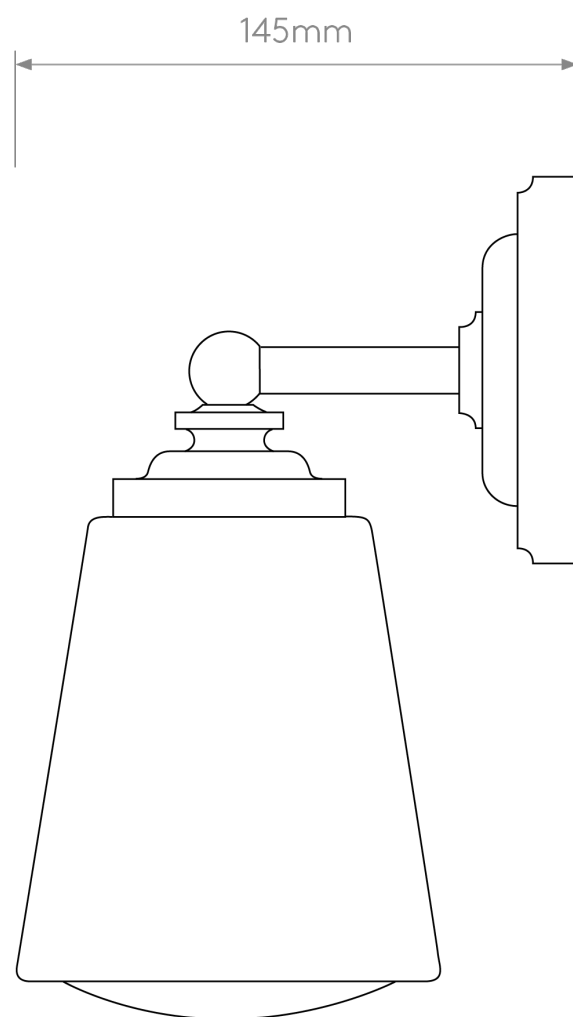

Astro Lighting - Anton - 1106007 - Brass White Glass IP44 Bathroom Wall Light

CONTACT