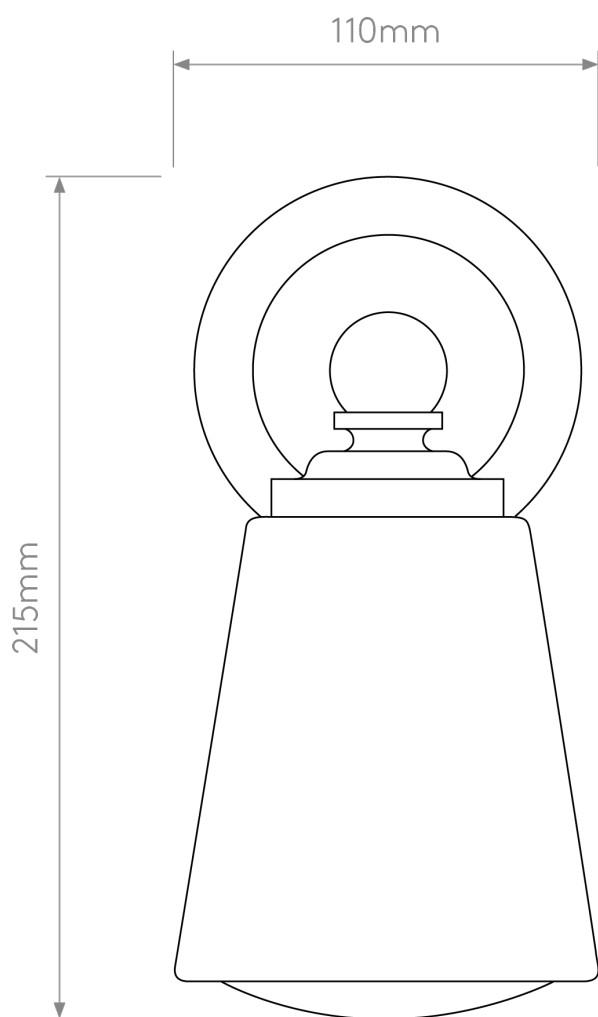

Astro Lighting - Anton - 1106007 - Brass White Glass IP44 Bathroom Wall Light

CONTACT