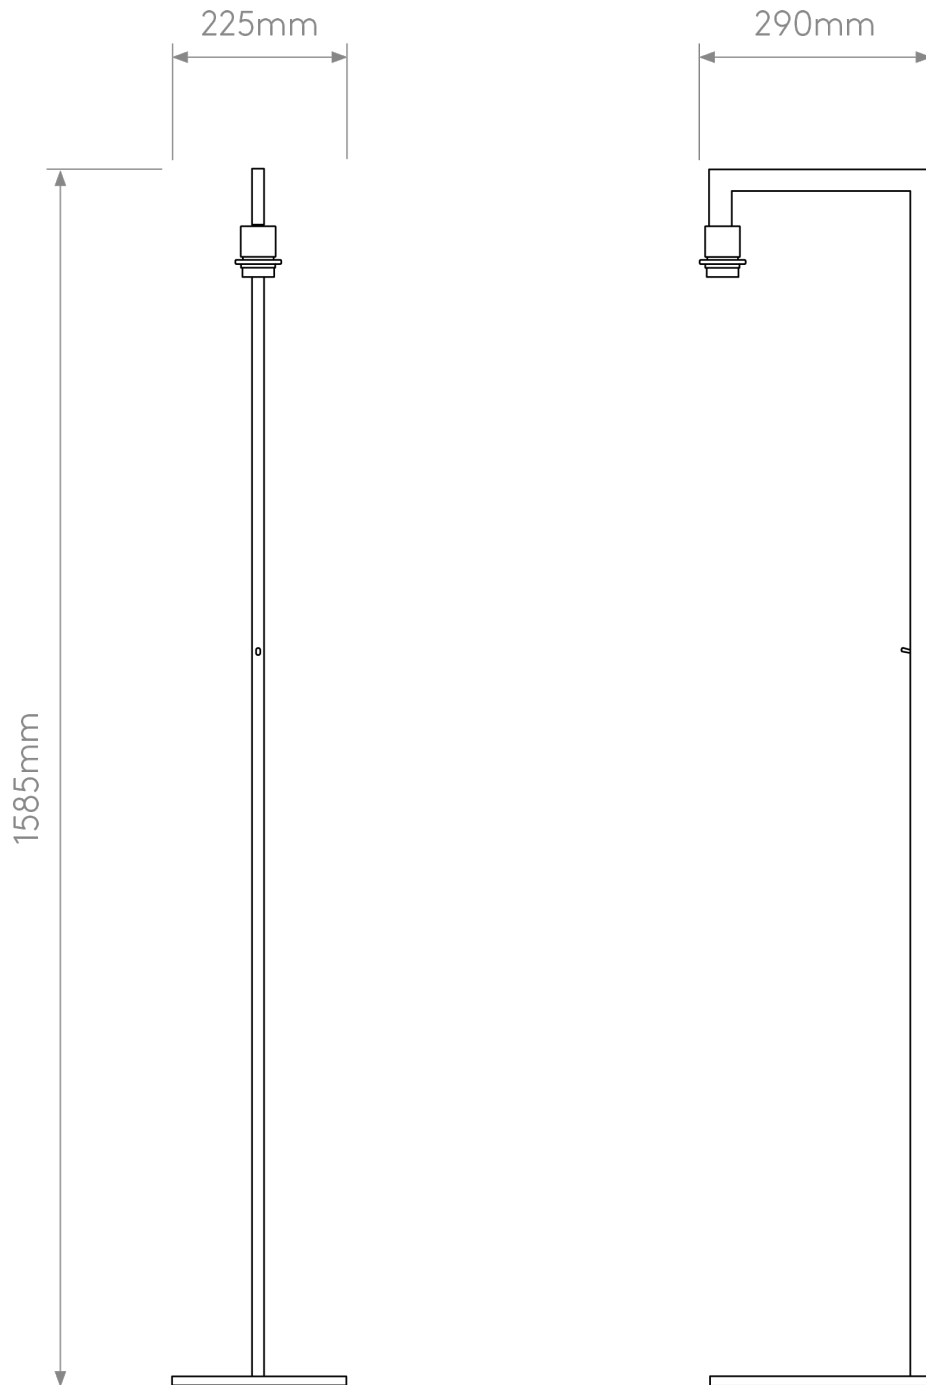

Astro Lighting Professional - Ravello - 1222091 - Bronze Touch Base Only Floor Lamp

**CONTACT**