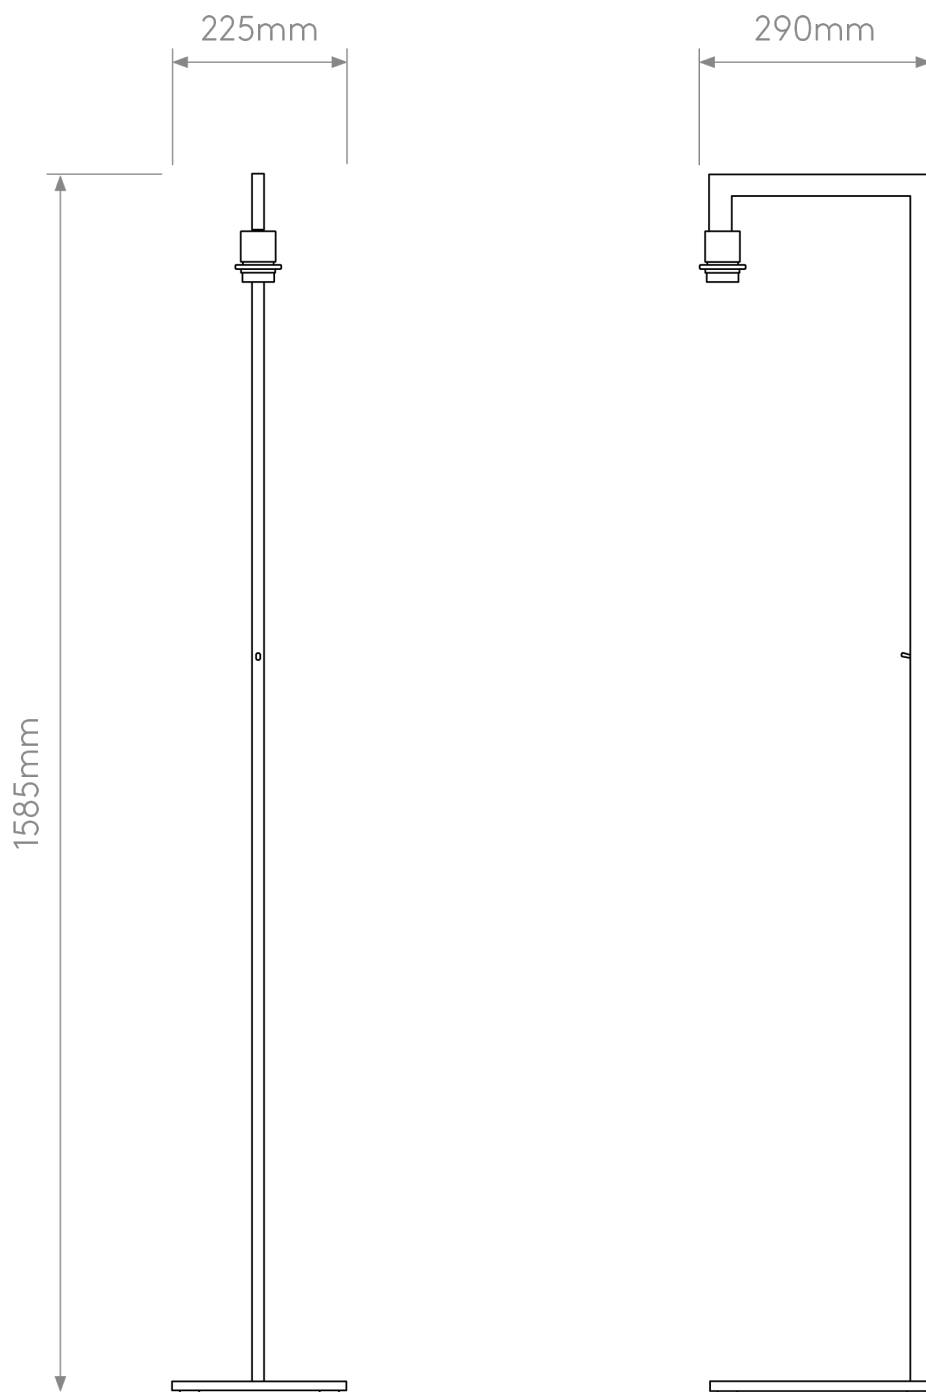

Astro Lighting Professional - Ravello - 5016004 & 1222091 - Bronze White Touch Floor Lamp

CONTACT