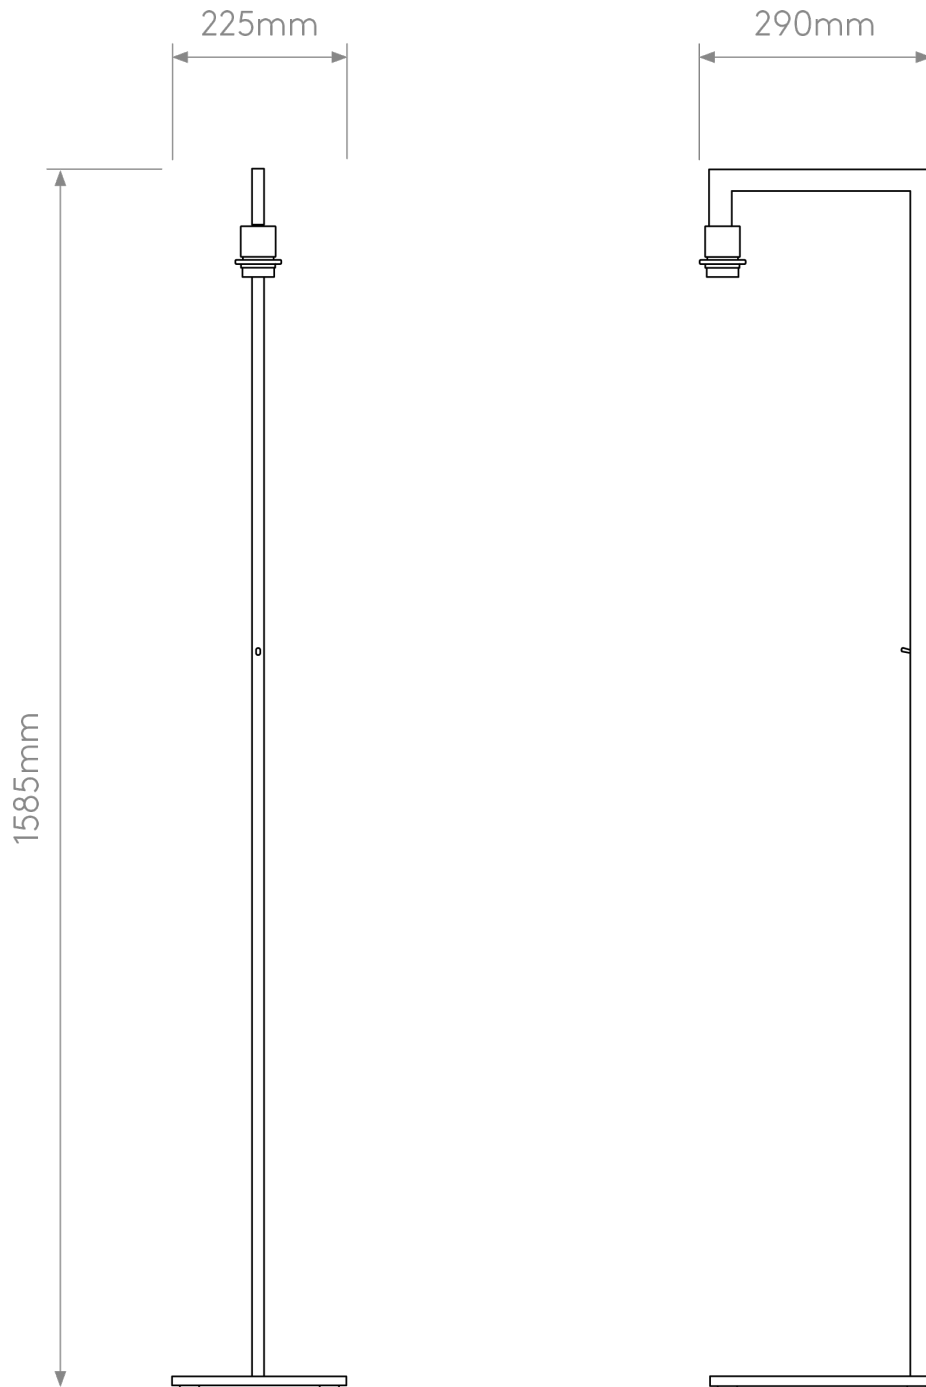

Astro Lighting Professional - Ravello - 5016006 & 1222091 - Bronze Oyster Touch Floor Lamp

CONTACT