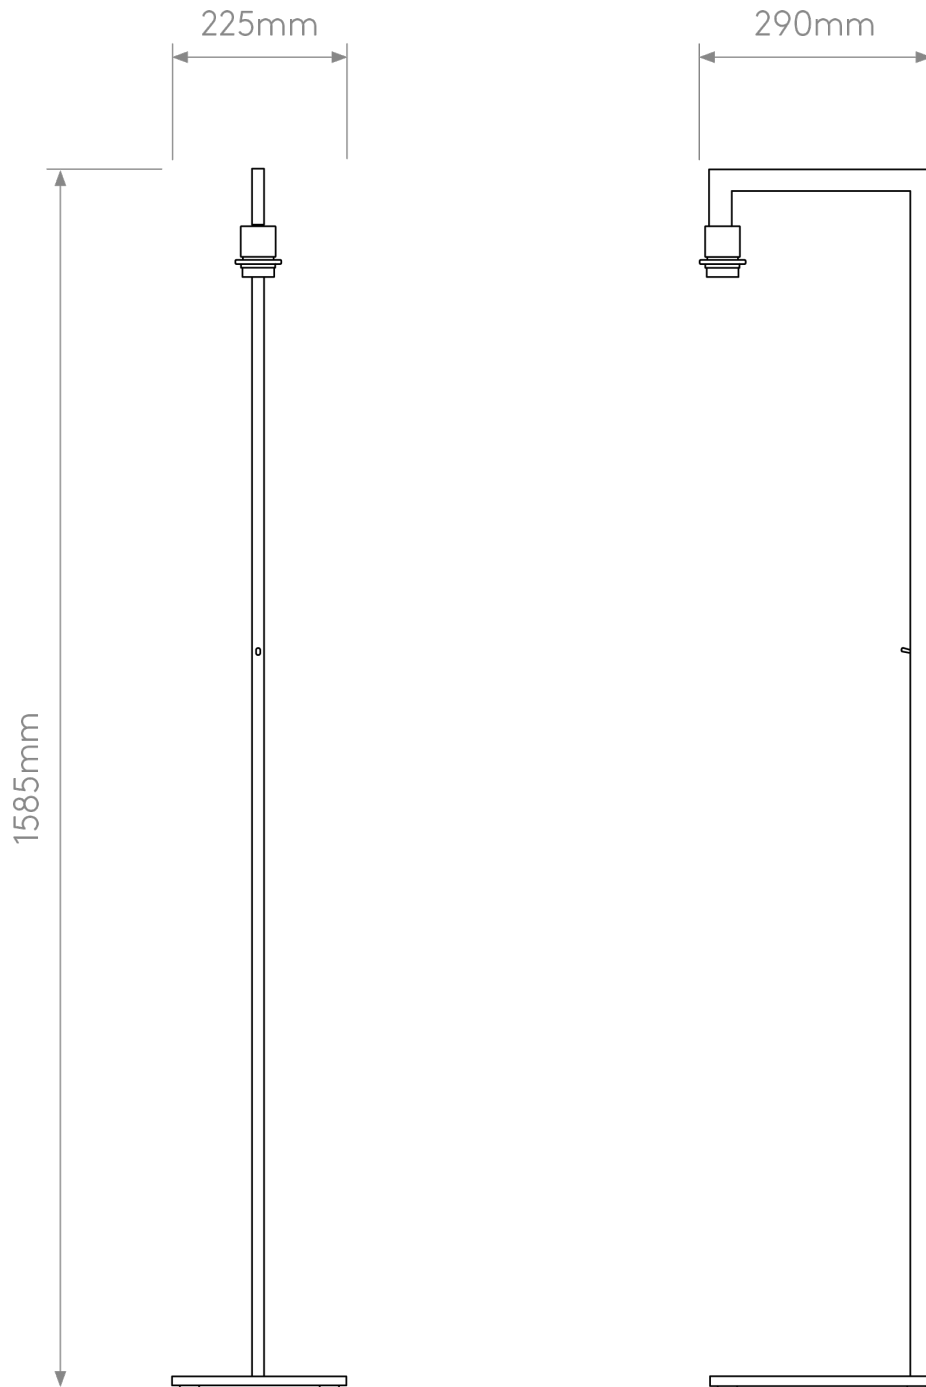

Astro Lighting Professional - Ravello - 5016028 & 1222091 - Bronze Putty Touch Floor Lamp

CONTACT