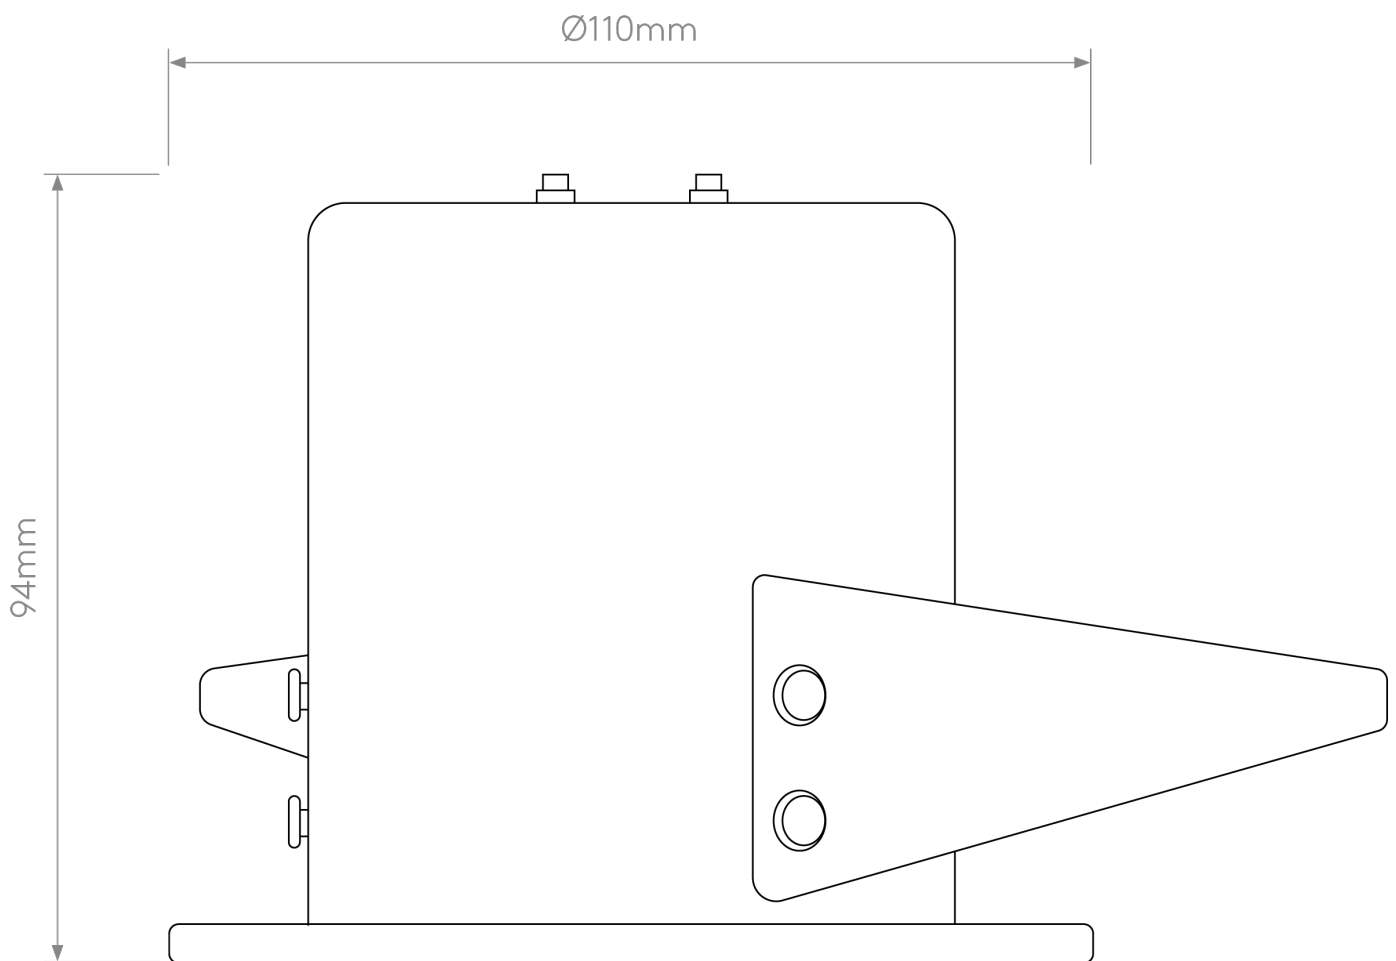

Astro Lighting - Kos - 1326080 - White IP65 Outdoor Recessed Downlight

CONTACT