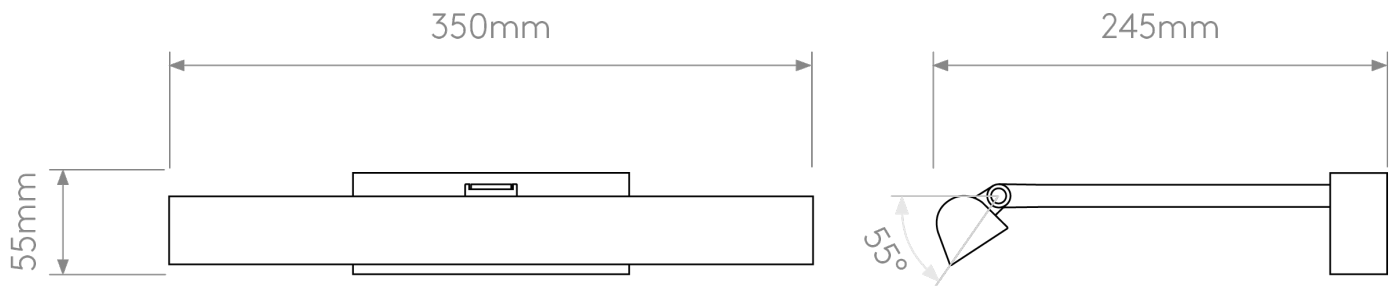

Astro Lighting - Renoir - 1371030 - LED Brushed Brass Opal Picture Wall Light

CONTACT