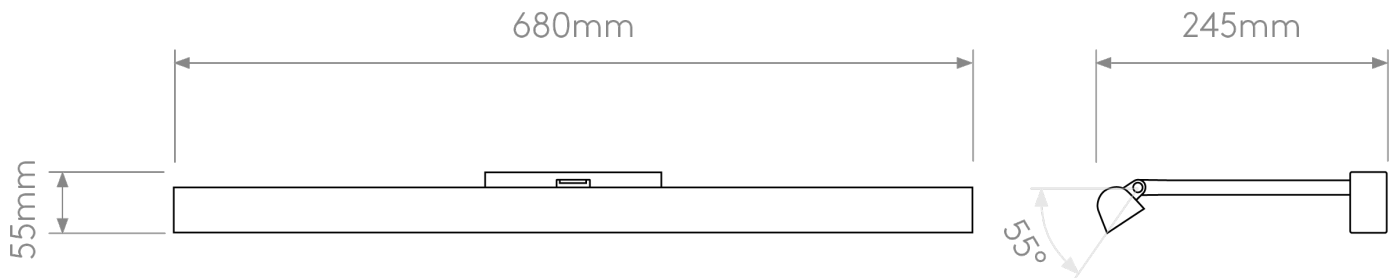

Astro Lighting - Renoir - 1371032 - LED Brushed Brass Opal Picture Wall Light

CONTACT