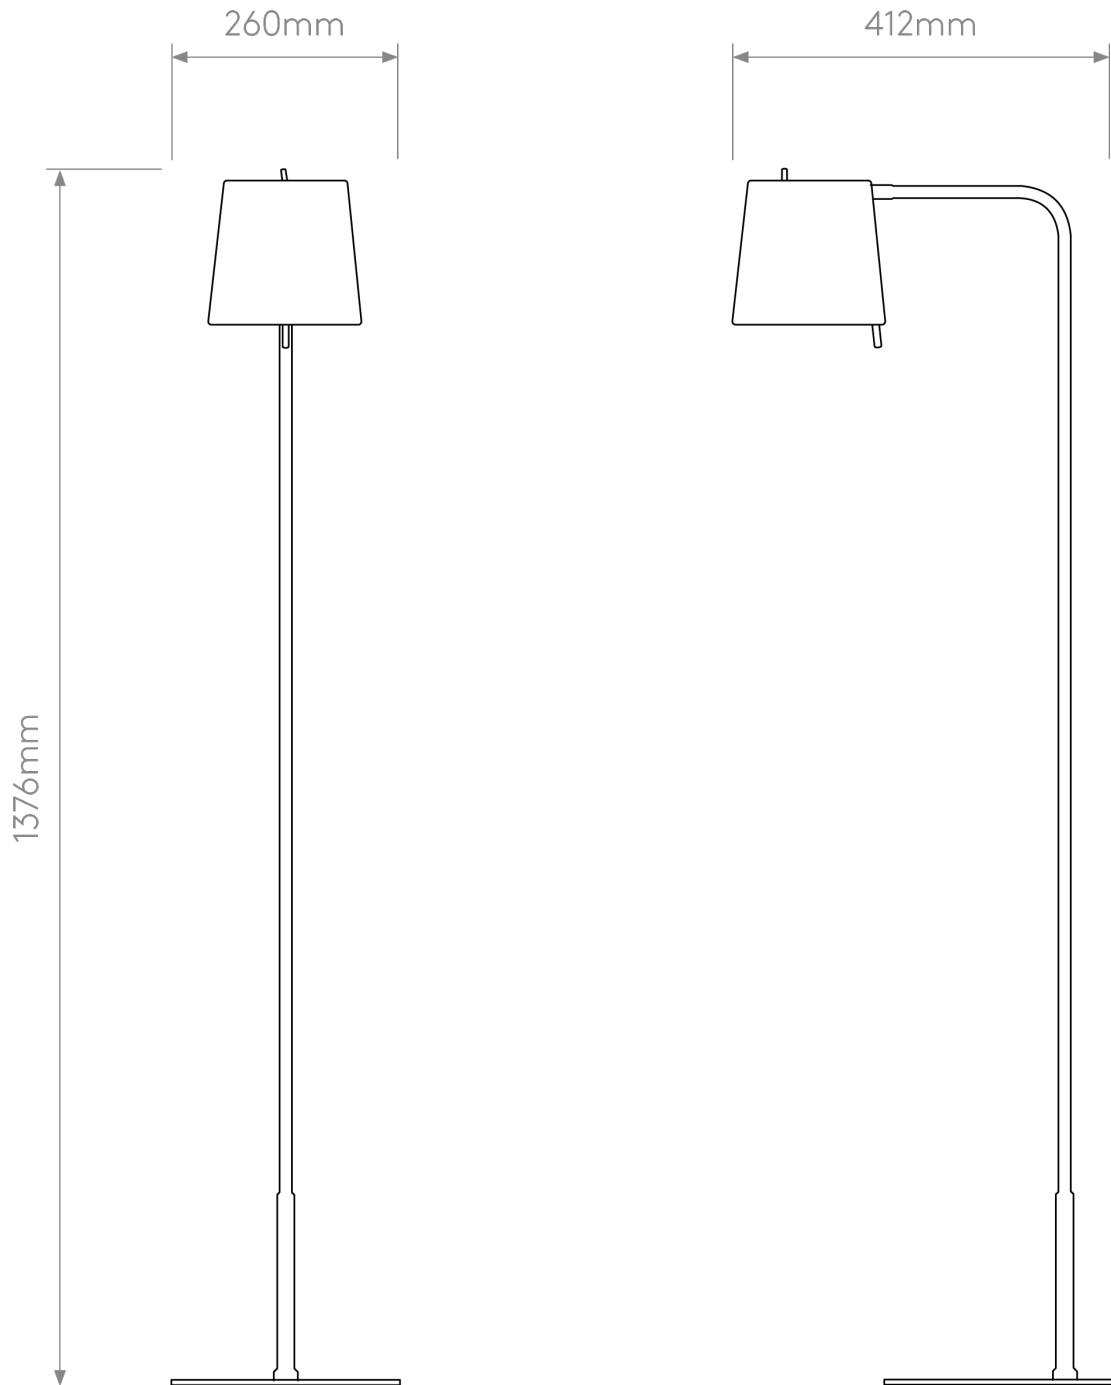

Astro Lighting Professional - Mitsu - 1394058 - Bronze Base Only Floor Lamp

CONTACT