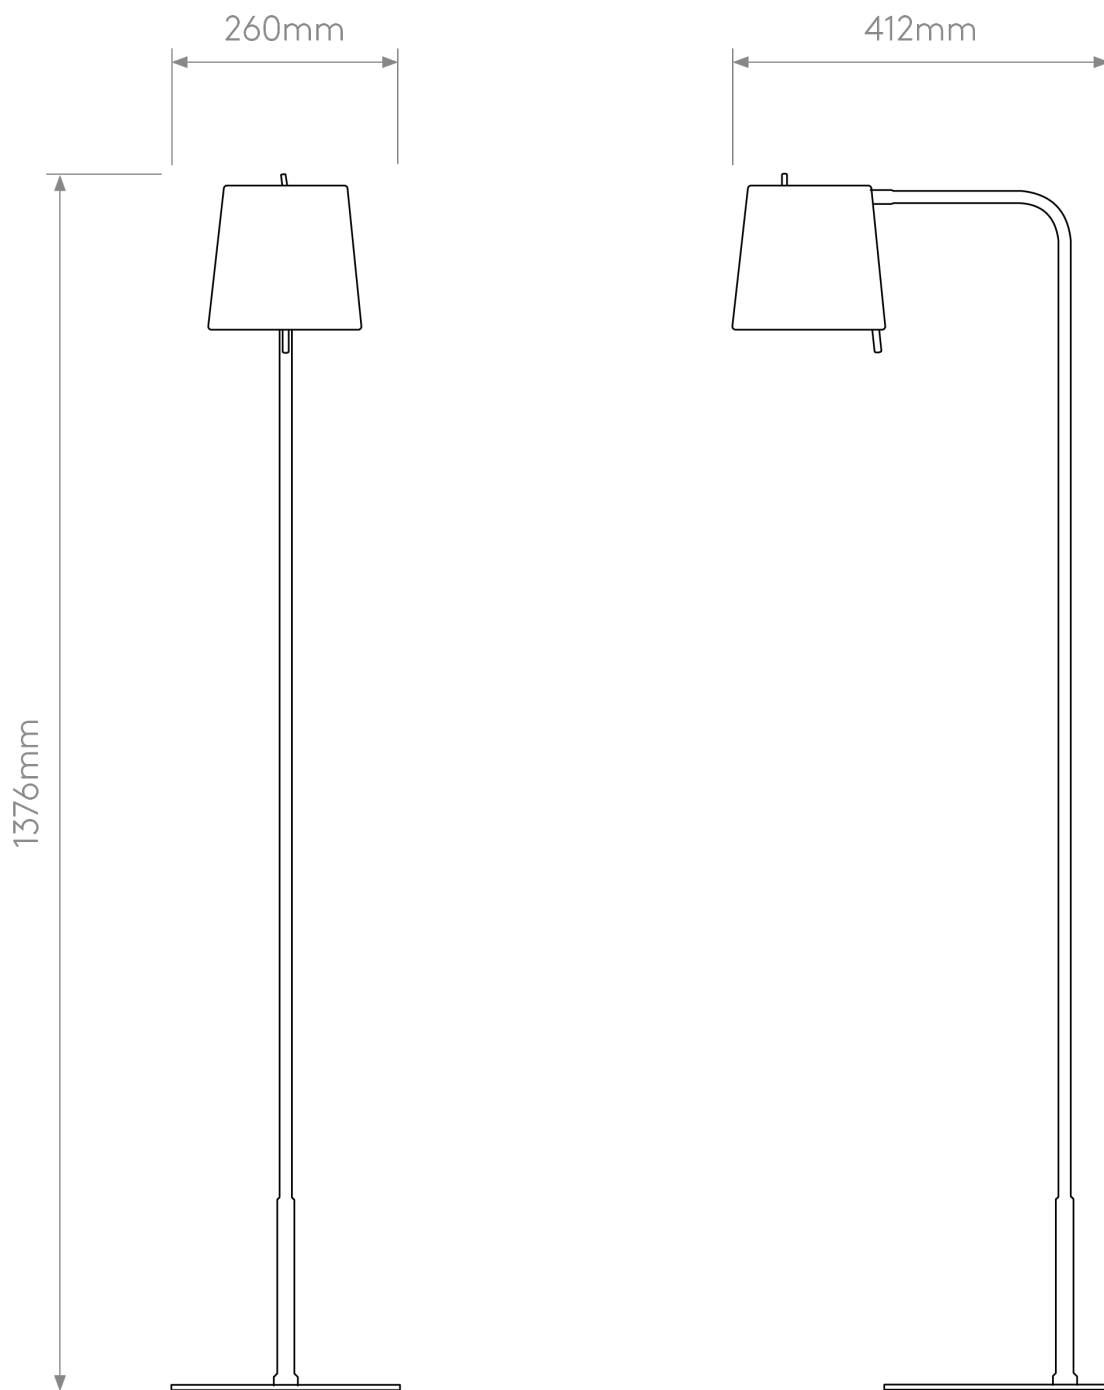

Astro Lighting Professional - Mitsu - 5018031 & 1394058 - Bronze White Floor Reading Lamp

CONTACT