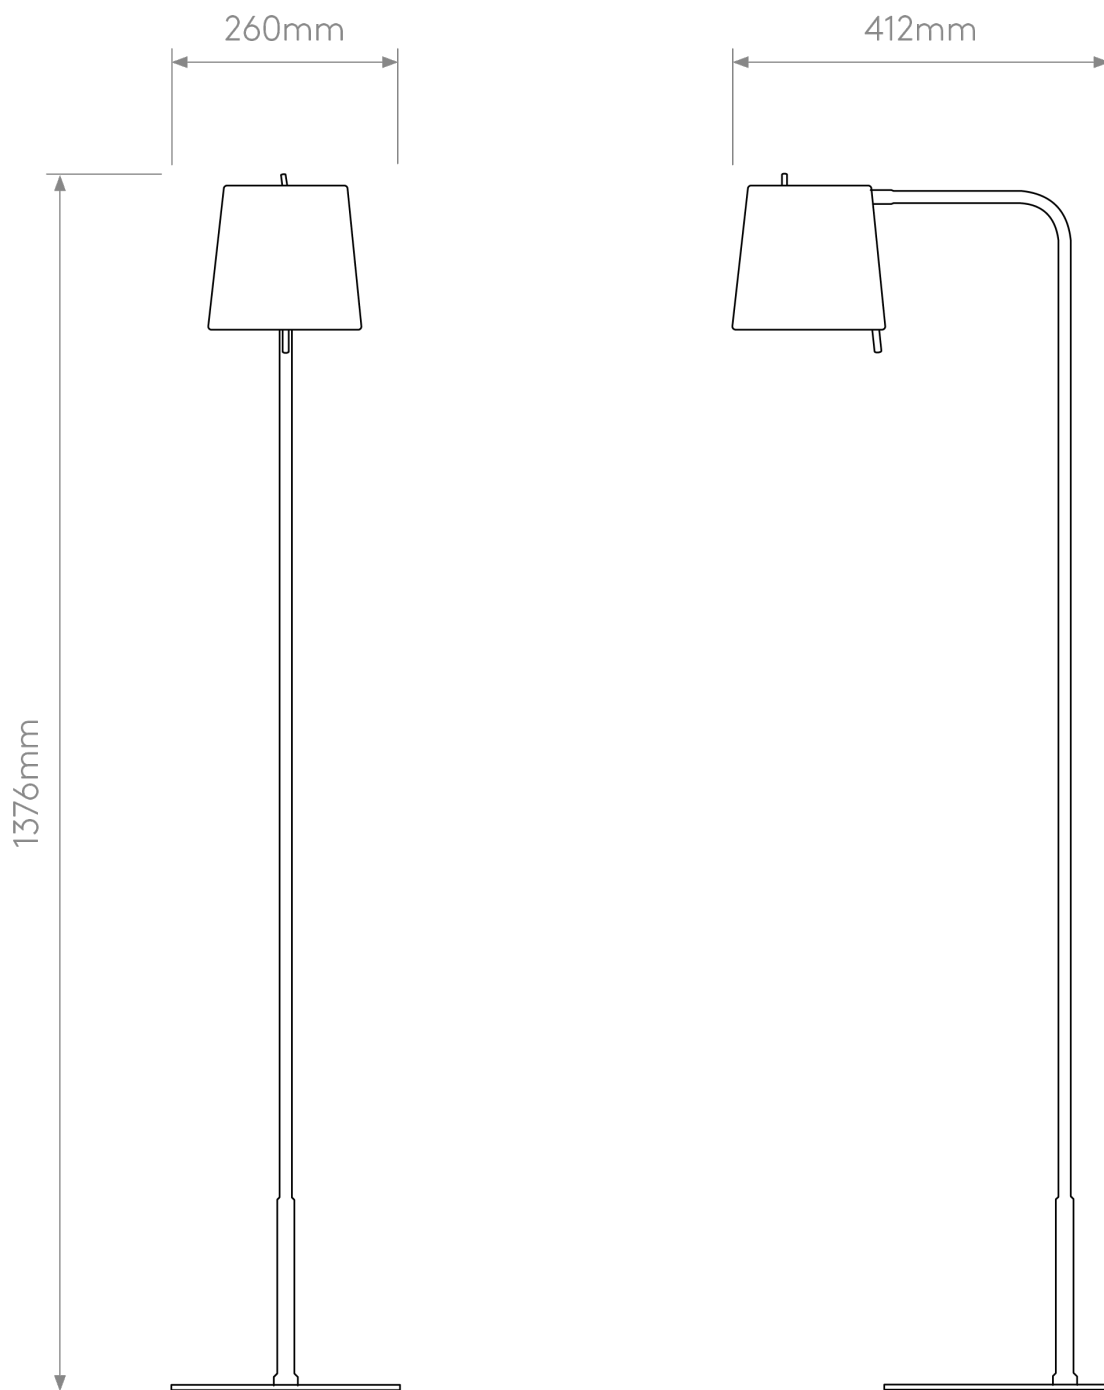

Astro Lighting Professional - Mitsu - 5018033 & 1394058 - Bronze Oyster Floor Reading Lamp

**CONTACT**