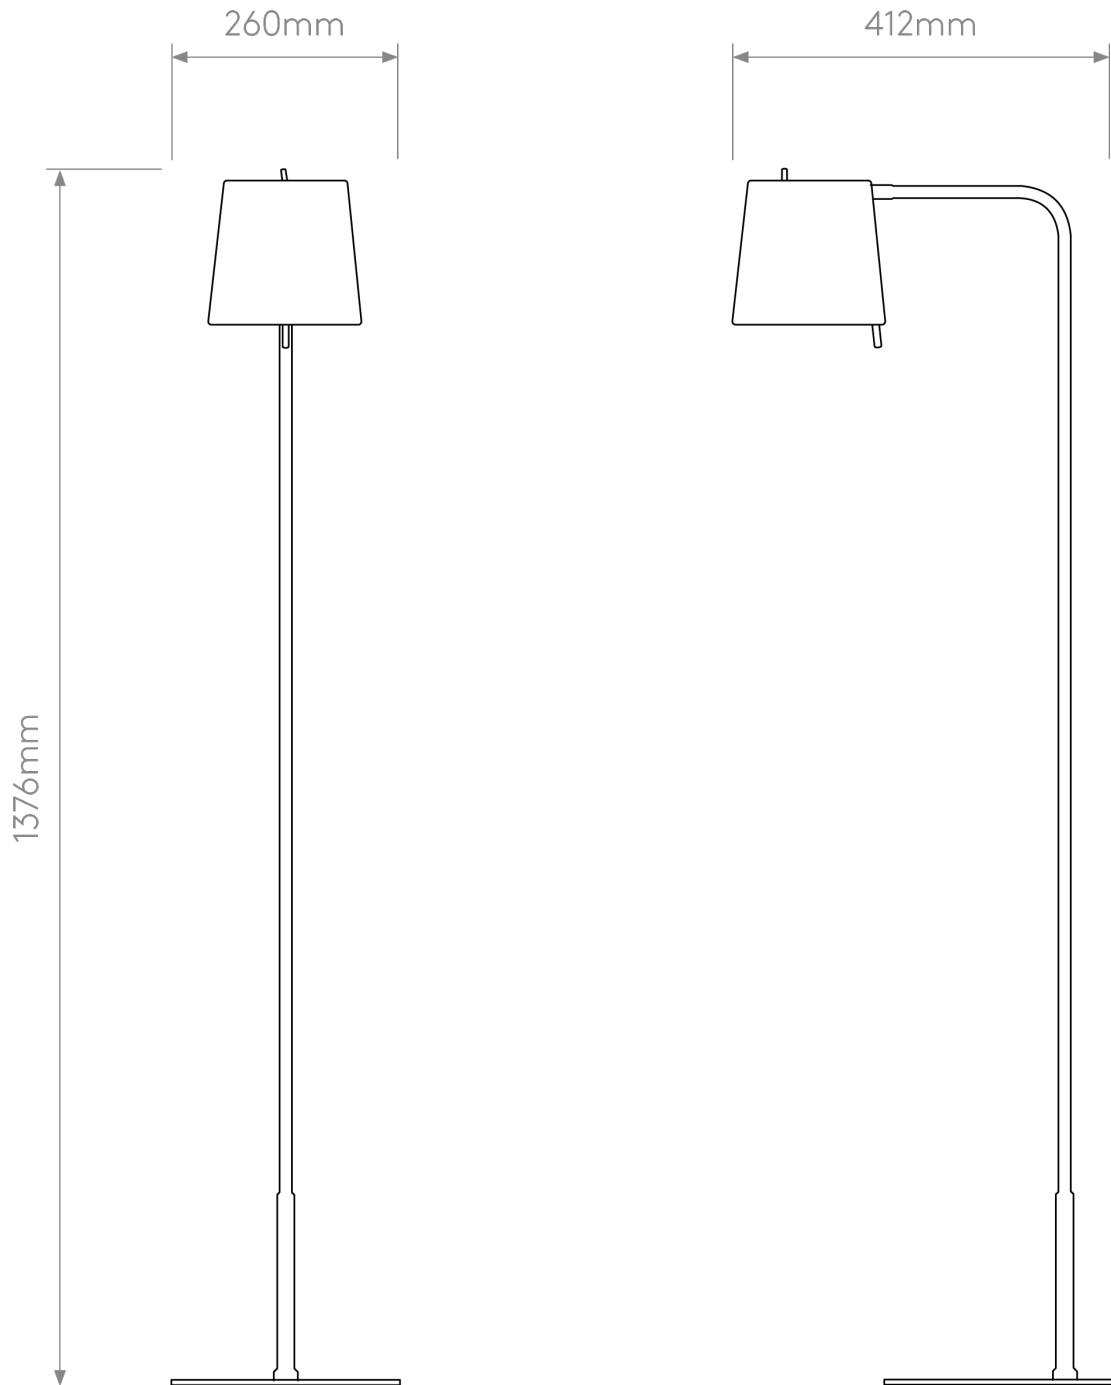

Astro Lighting Professional - Mitsu - 5018034 & 1394058 - Bronze Putty Floor Reading Lamp

CONTACT