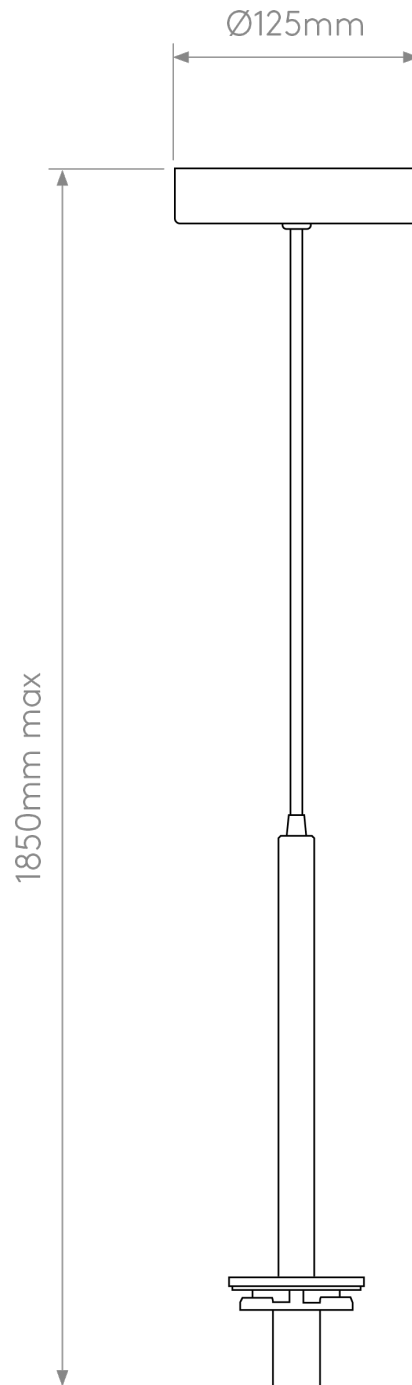

Astro Lighting - Tacoma - 1429024 - Antique Brass IP44 Excluding Shade Ceiling Pendant Light

CONTACT