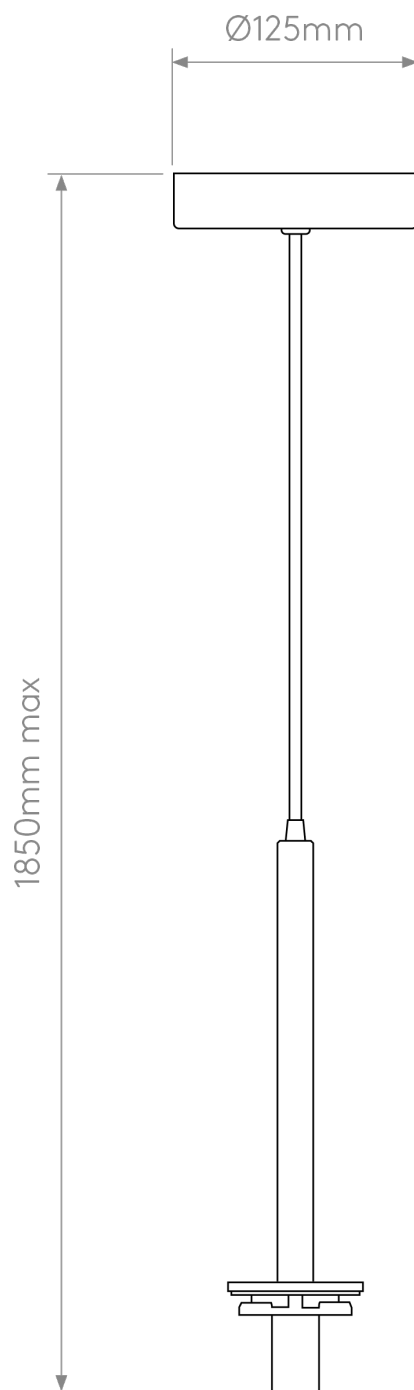

Astro Lighting - Tacoma - 5036005 & 1429024 - Antique Brass Smoked Glass IP44 Ceiling Pendant Light

CONTACT