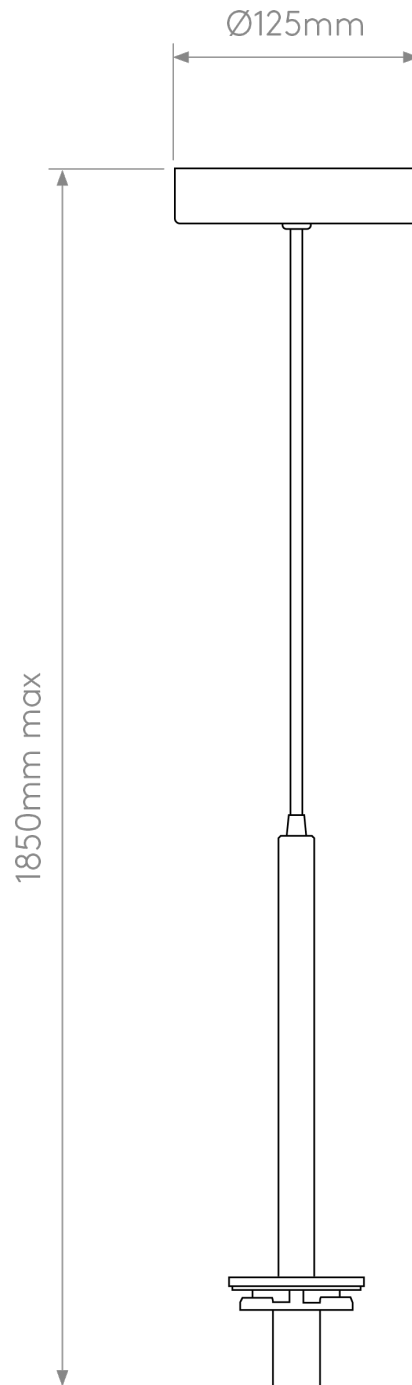

Astro Lighting - Tacoma - 5036001 & 1429024 - Antique Brass Opal Glass IP44 Ceiling Pendant Light

**CONTACT**