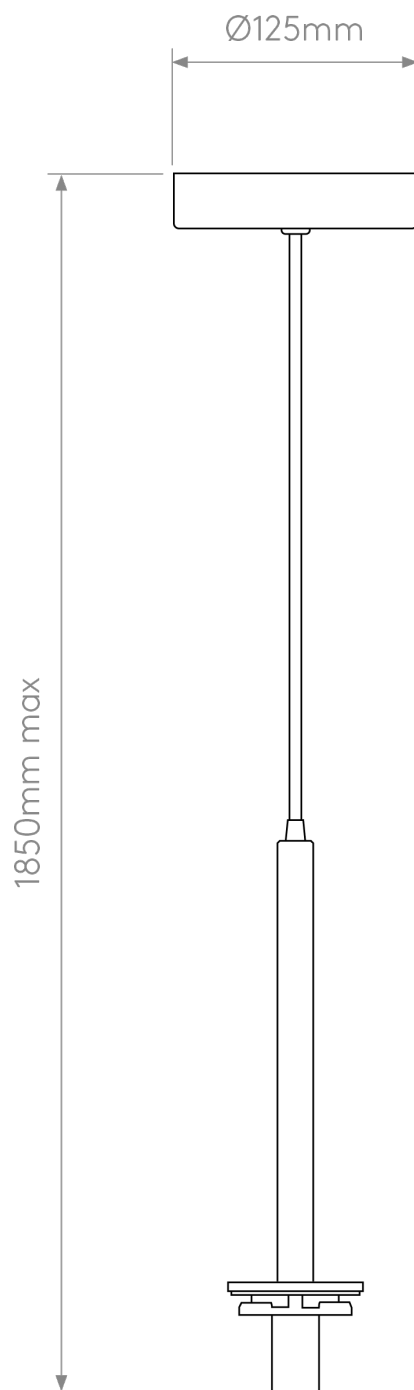

Astro Lighting - Tacoma - 5036004 & 1429024 - Antique Brass Opal Glass IP44 Ceiling Pendant Light

CONTACT