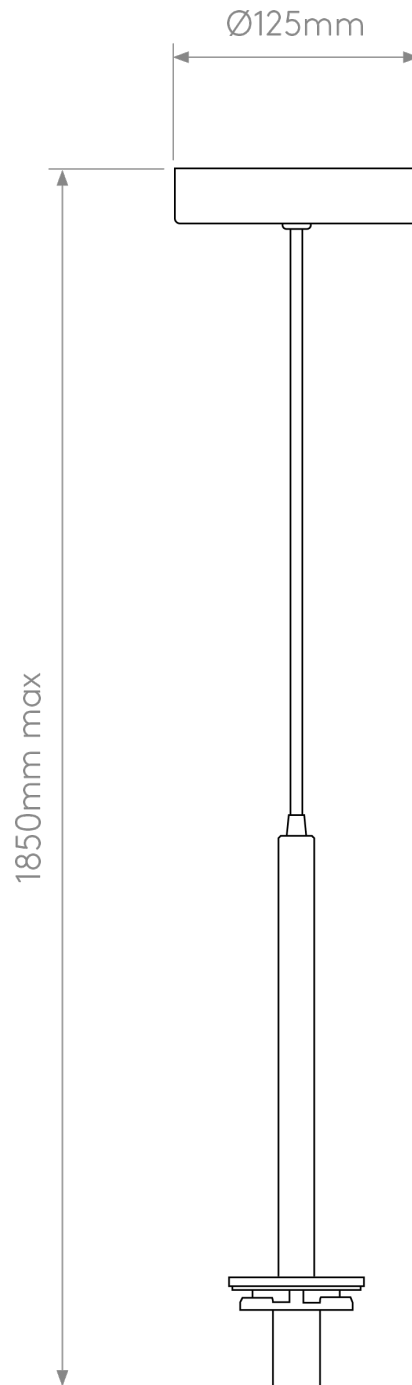

Astro Lighting - Tacoma - 5036007 & 1429024 - Antique Brass Opal Glass IP44 Ceiling Pendant Light

CONTACT