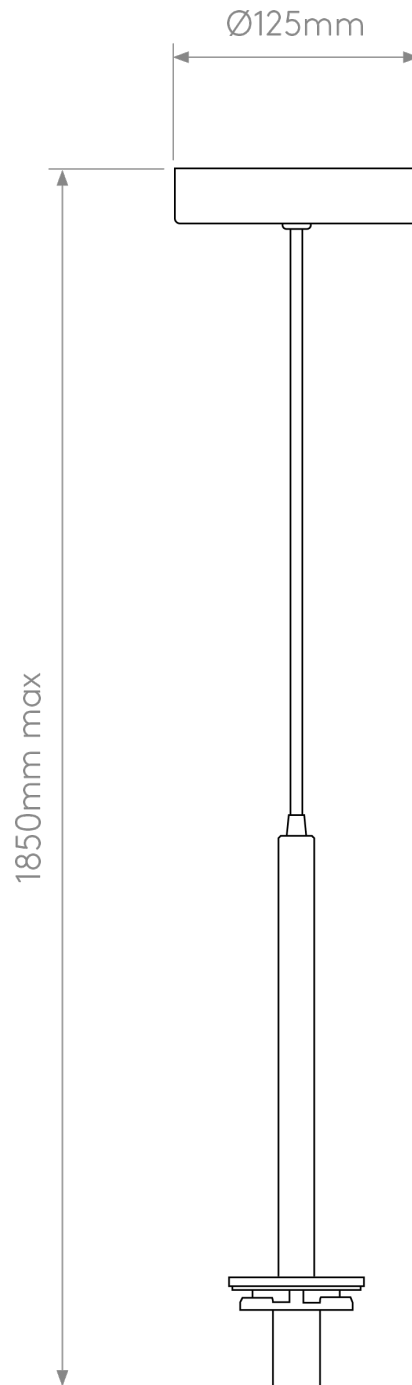

Astro Lighting - Tacoma - 1429025 - Black IP44 Excluding Shade Ceiling Pendant Light

**CONTACT**