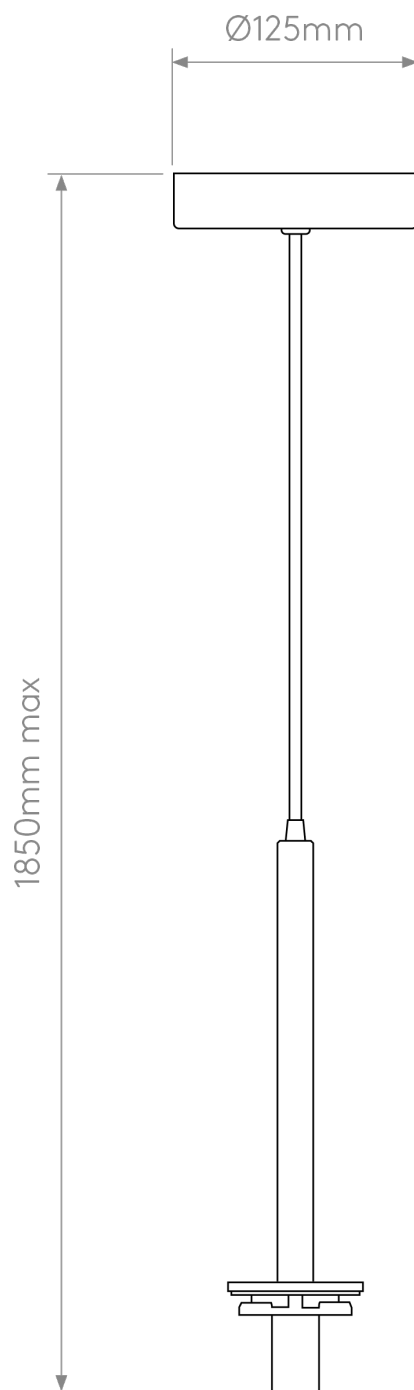

Astro Lighting - Tacoma - 5036005 & 1429025 - Black Smoked Glass IP44 Ceiling Pendant Light

CONTACT