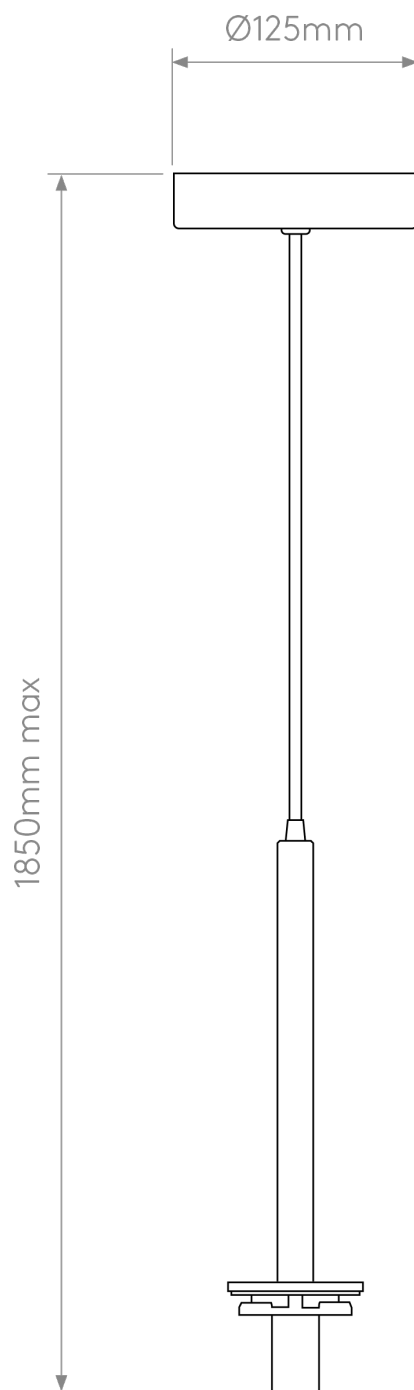

Astro Lighting - Tacoma - 5036001 & 1429025 - Black Opal Glass IP44 Ceiling Pendant Light

CONTACT