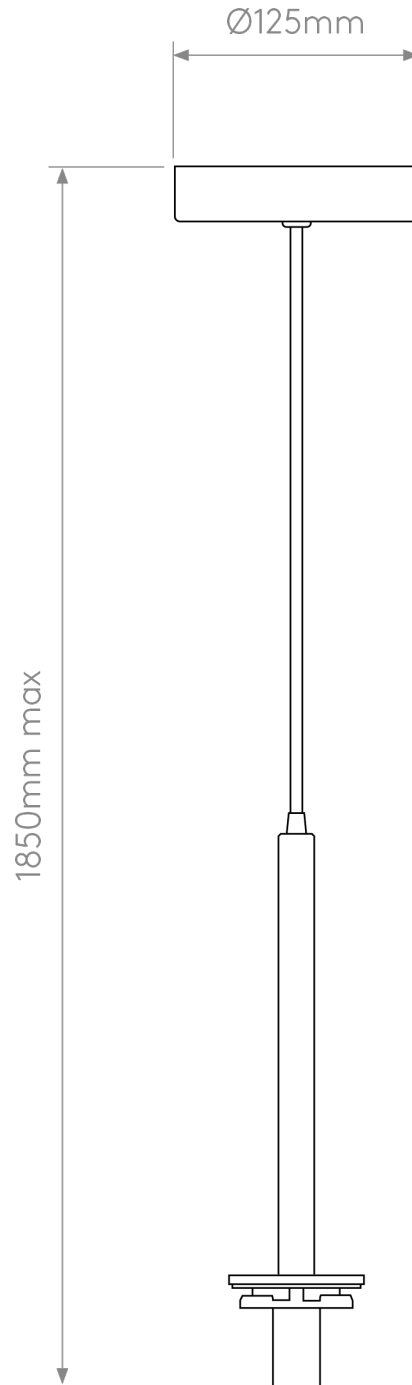

Astro Lighting - Tacoma - 5036007 & 1429025 - Black Opal Glass IP44 Ceiling Pendant Light

CONTACT