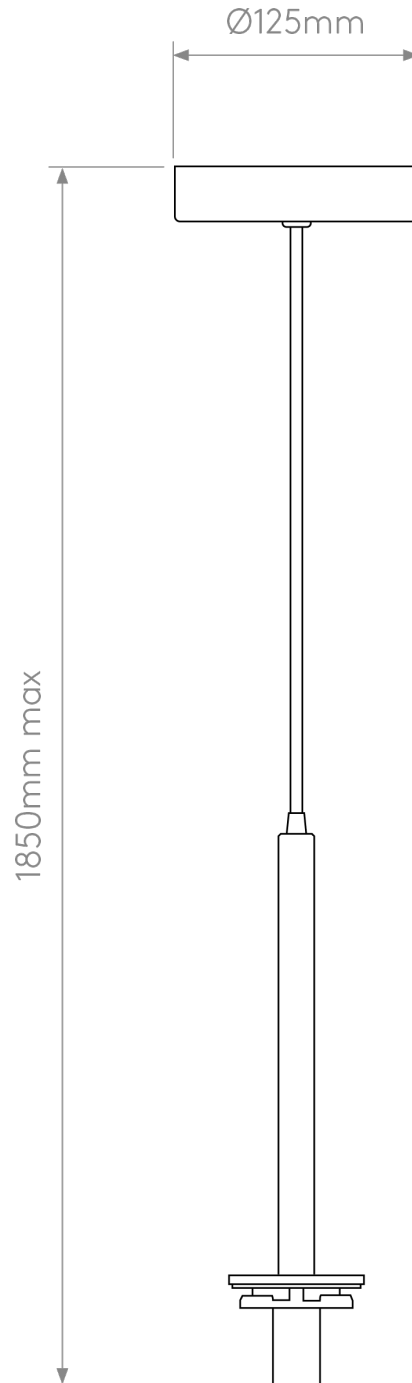

Astro Lighting - Tacoma - 1429026 - Chrome IP44 Excluding Shade Ceiling Pendant Light

CONTACT