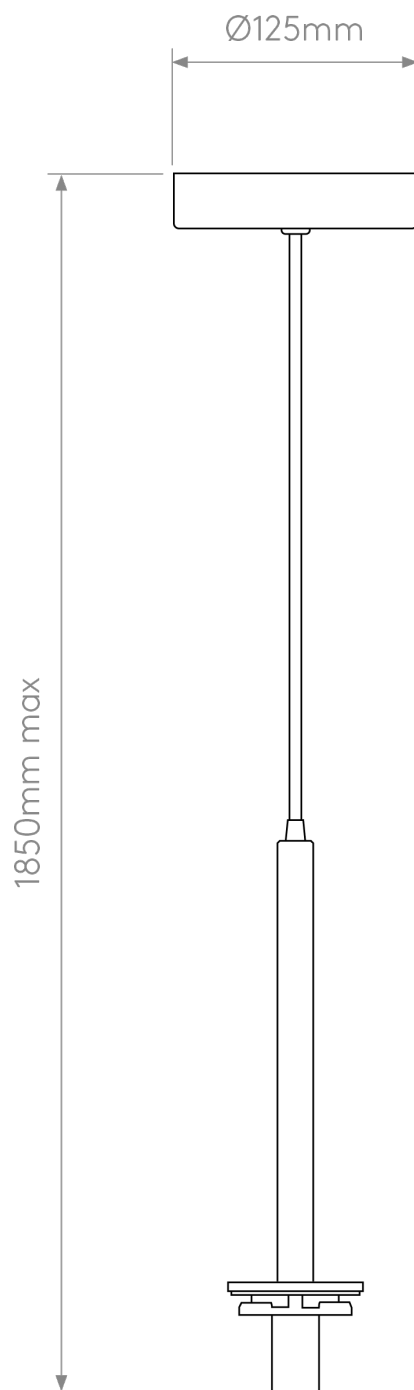

Astro Lighting - Tacoma - 5036005 & 1429026 - Chrome Smoked Glass IP44 Ceiling Pendant Light

**CONTACT**