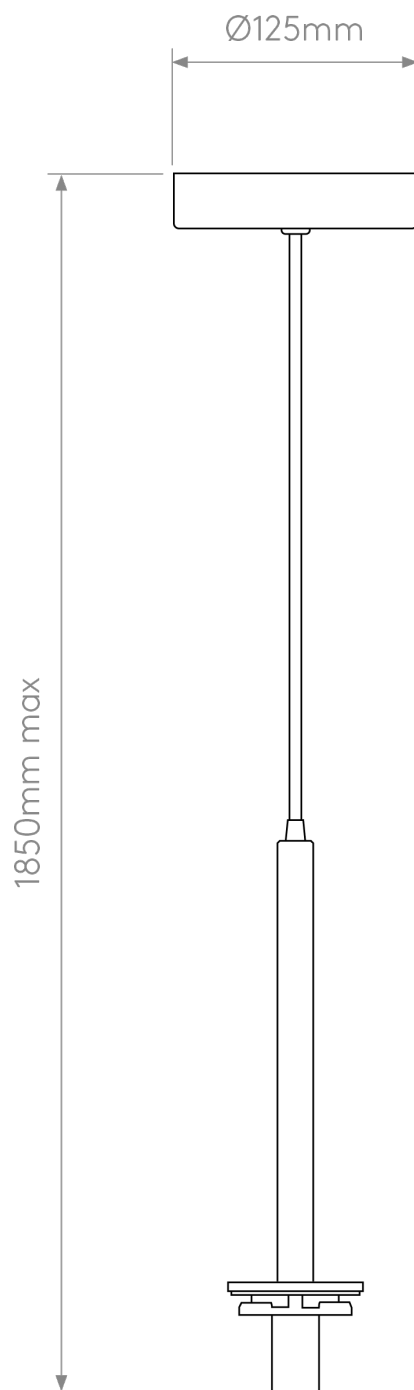

Astro Lighting - Tacoma - 5036001 & 1429026 - Chrome Opal Glass IP44 Ceiling Pendant Light

CONTACT