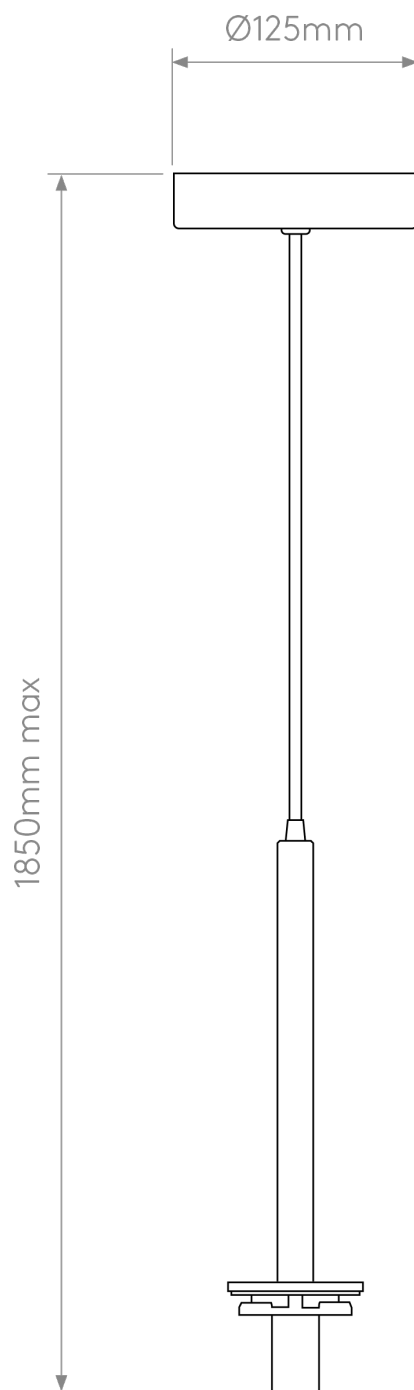

Astro Lighting - Tacoma - 5036004 & 1429026 - Chrome Opal Glass IP44 Ceiling Pendant Light

CONTACT