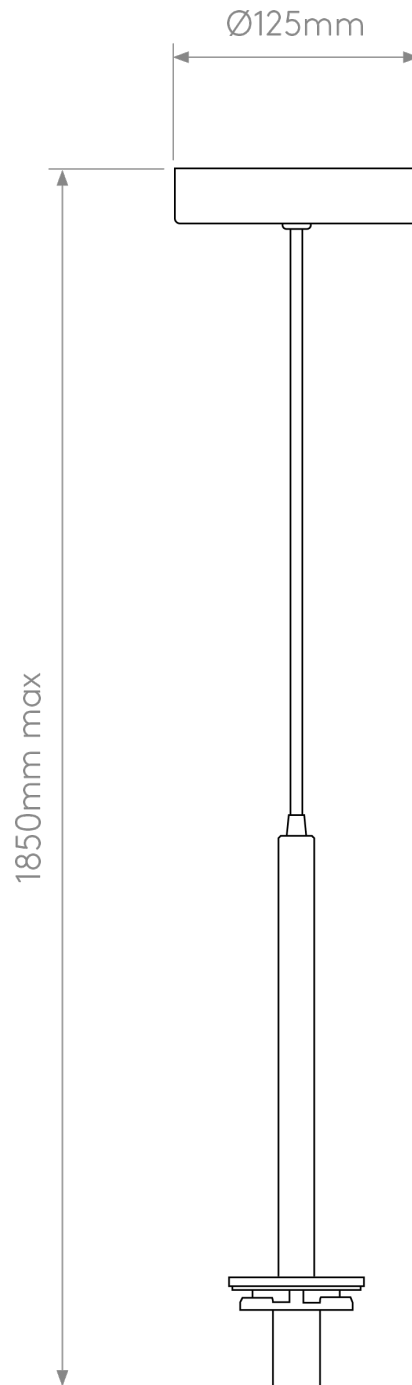

Astro Lighting - Tacoma - 5036003 & 1429026 - Chrome Clear Ribbed Glass IP44 Ceiling Pendant Light

**CONTACT**