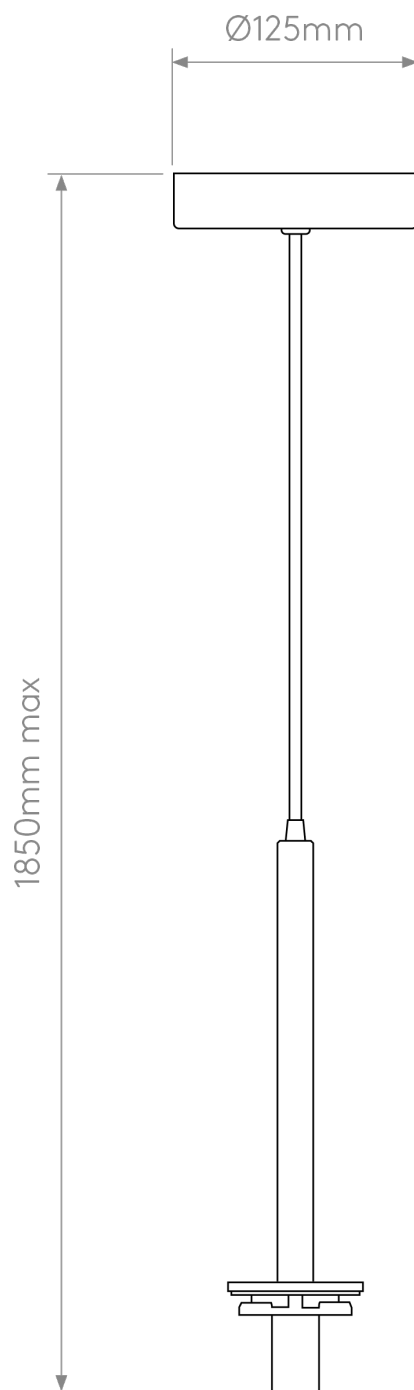

Astro Lighting - Tacoma - 5036007 & 1429026 - Chrome Opal Glass IP44 Ceiling Pendant Light

CONTACT