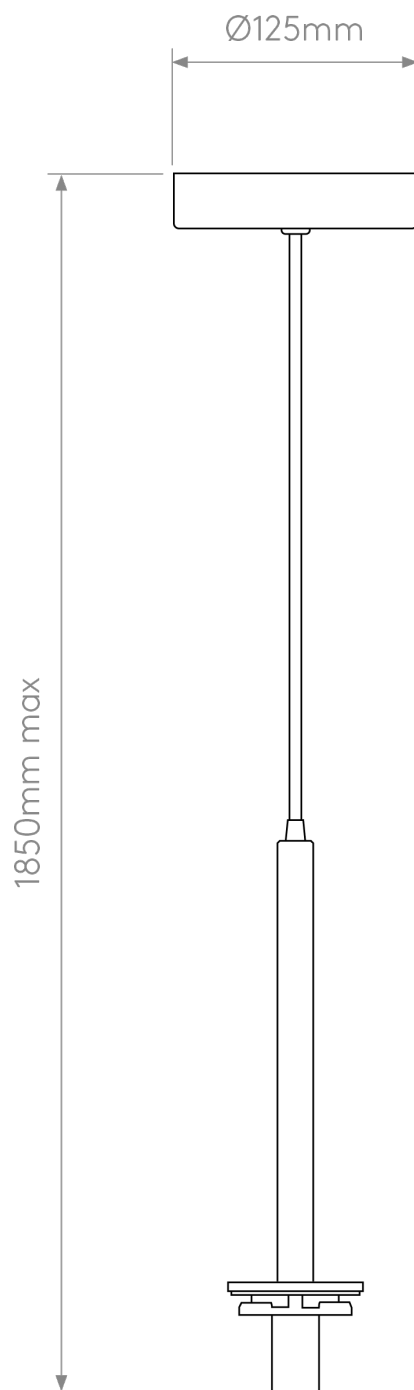

Astro Lighting - Tacoma - 5036008 & 1429026 - Chrome Clear Smoked Glass IP44 Ceiling Pendant Light

CONTACT