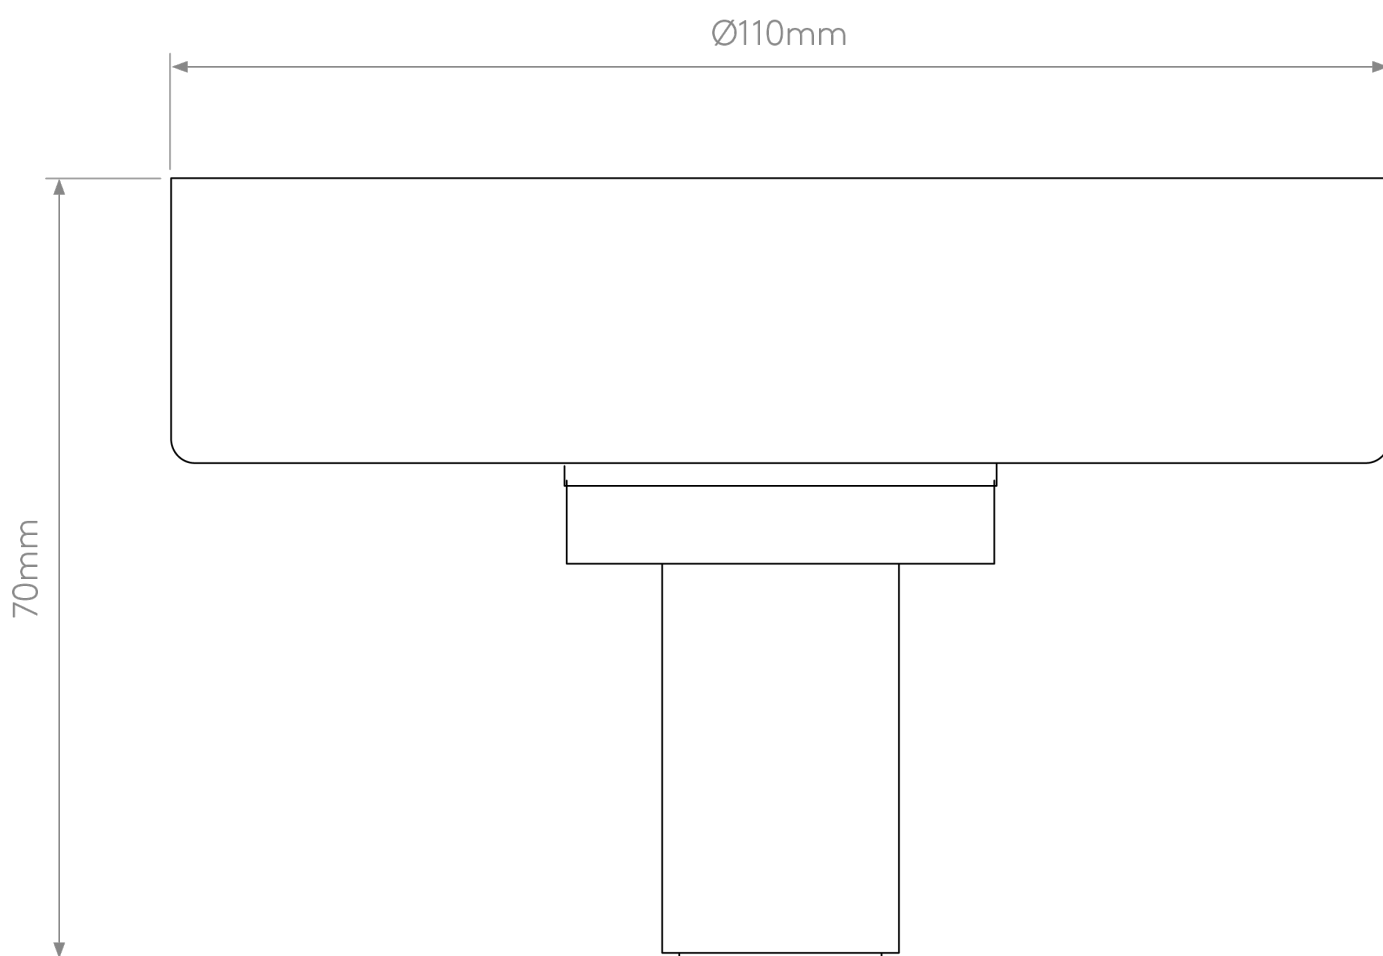

Astro Lighting - Tacoma - 1429027 - Black IP44 Excluding Shade Bathroom Ceiling Flush Light

**CONTACT**