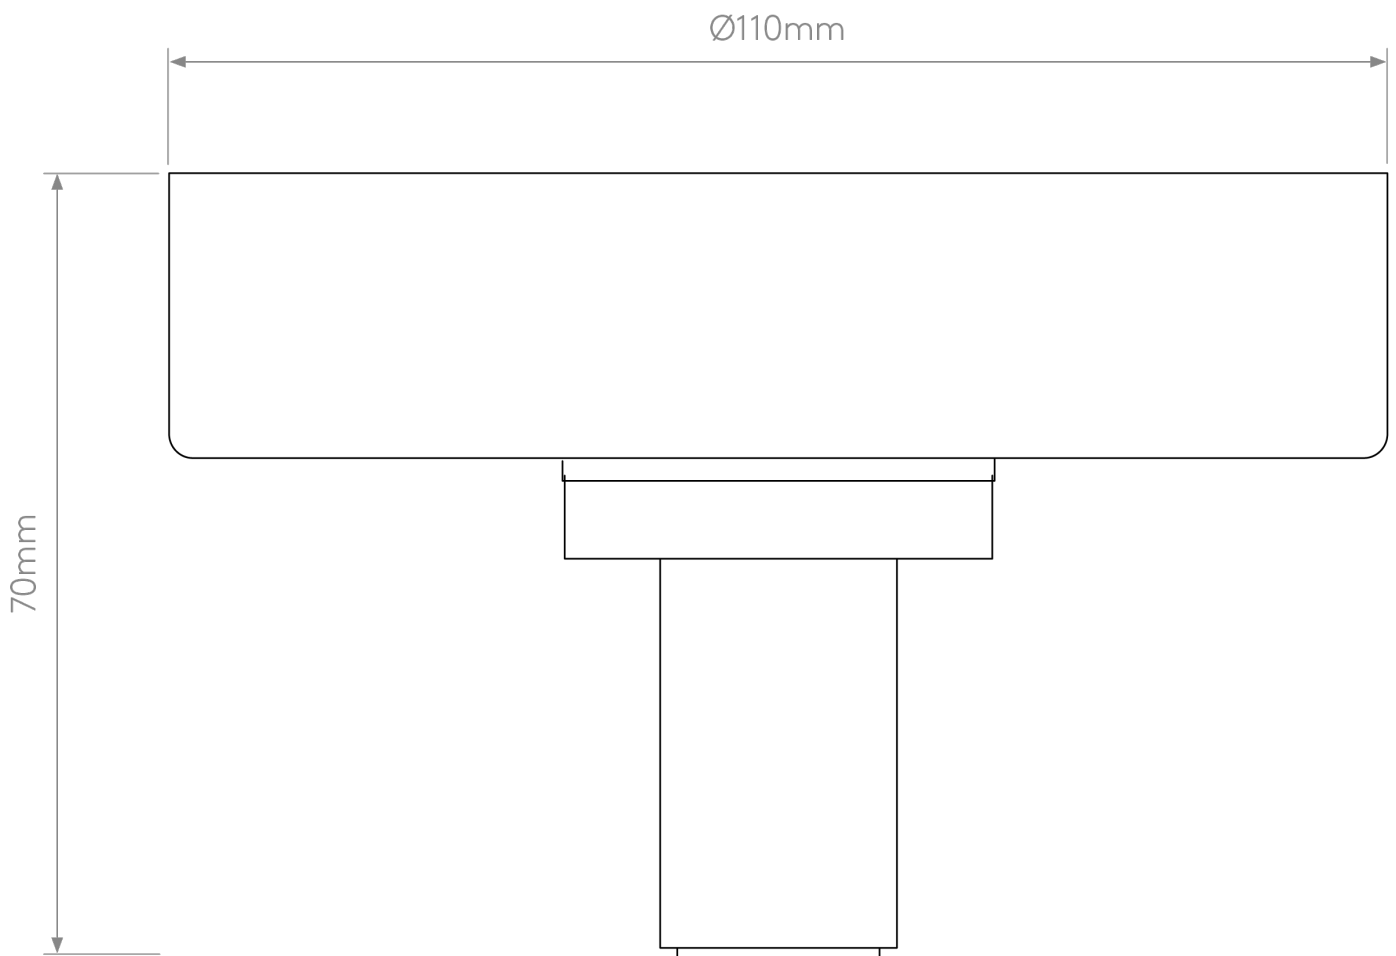

Astro Lighting - Tacoma - 5036005 & 1429027 - Black Smoked Glass IP44 Bathroom Ceiling Flush Light

CONTACT