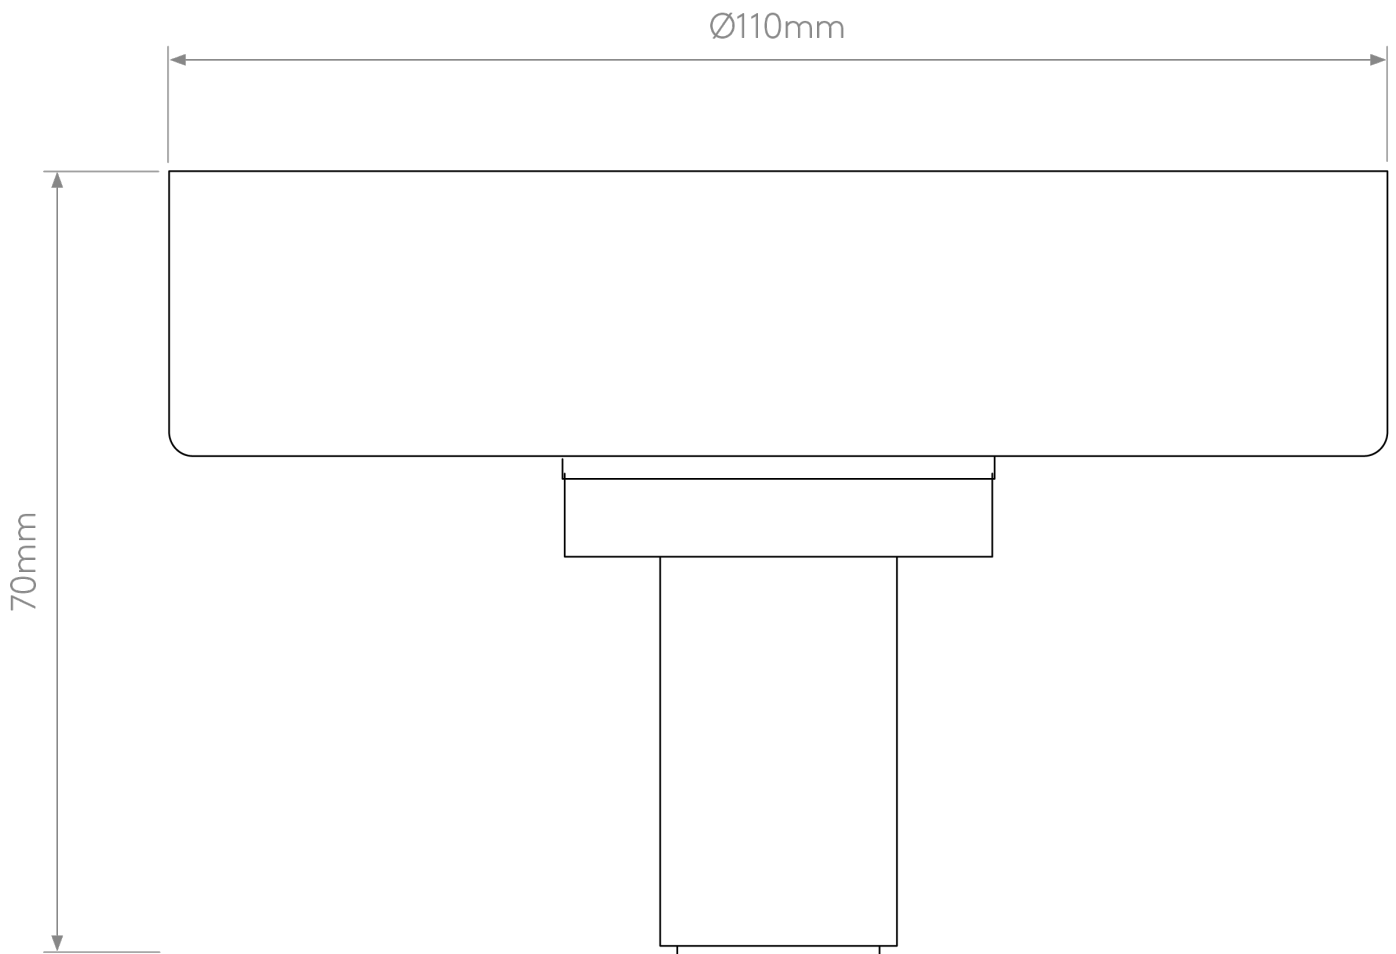

Astro Lighting - Tacoma - 5036001 & 1429027 - Black Opal Glass IP44 Bathroom Ceiling Flush Light

**CONTACT**