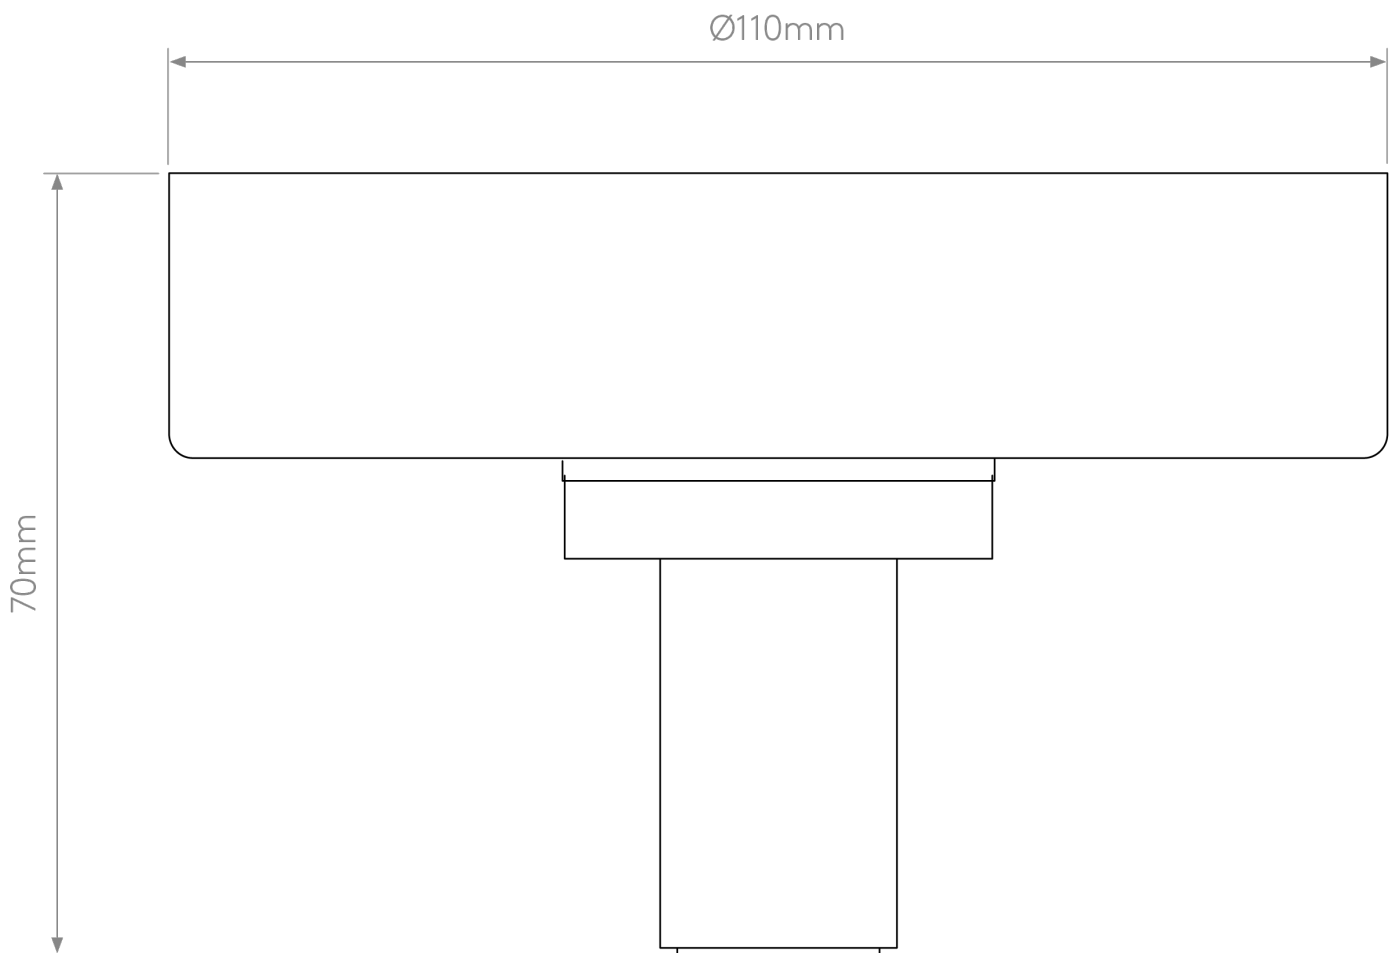

Astro Lighting - Tacoma - 5036004 & 1429027 - Black Opal Glass IP44 Bathroom Ceiling Flush Light

CONTACT