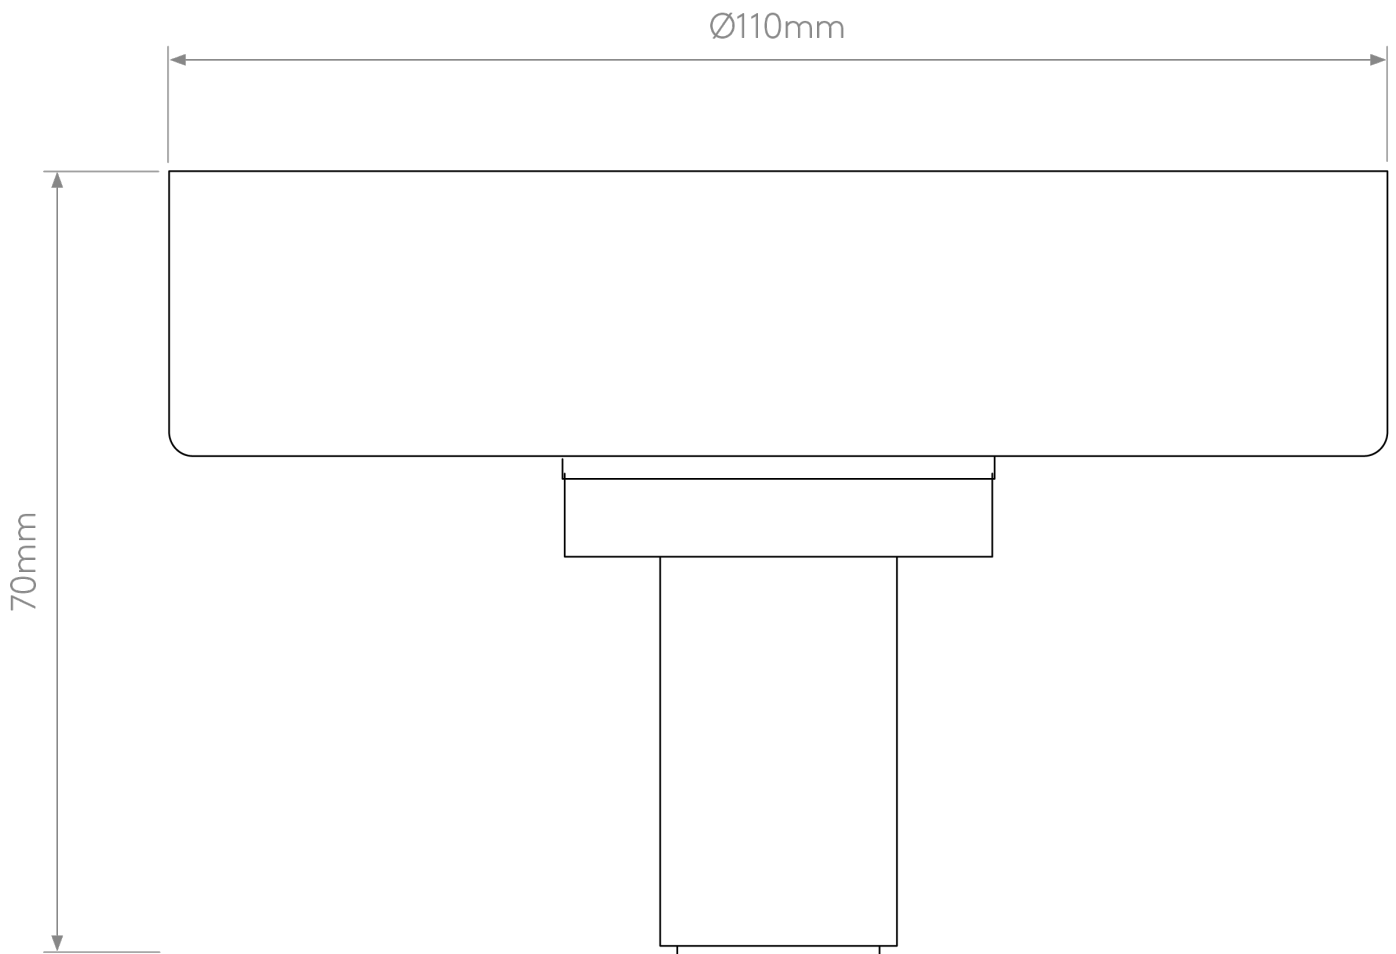

Astro Lighting - Tacoma - 5036003 & 1429027 - Black Clear Ribbed Glass IP44 Bathroom Ceiling Flush Light

CONTACT