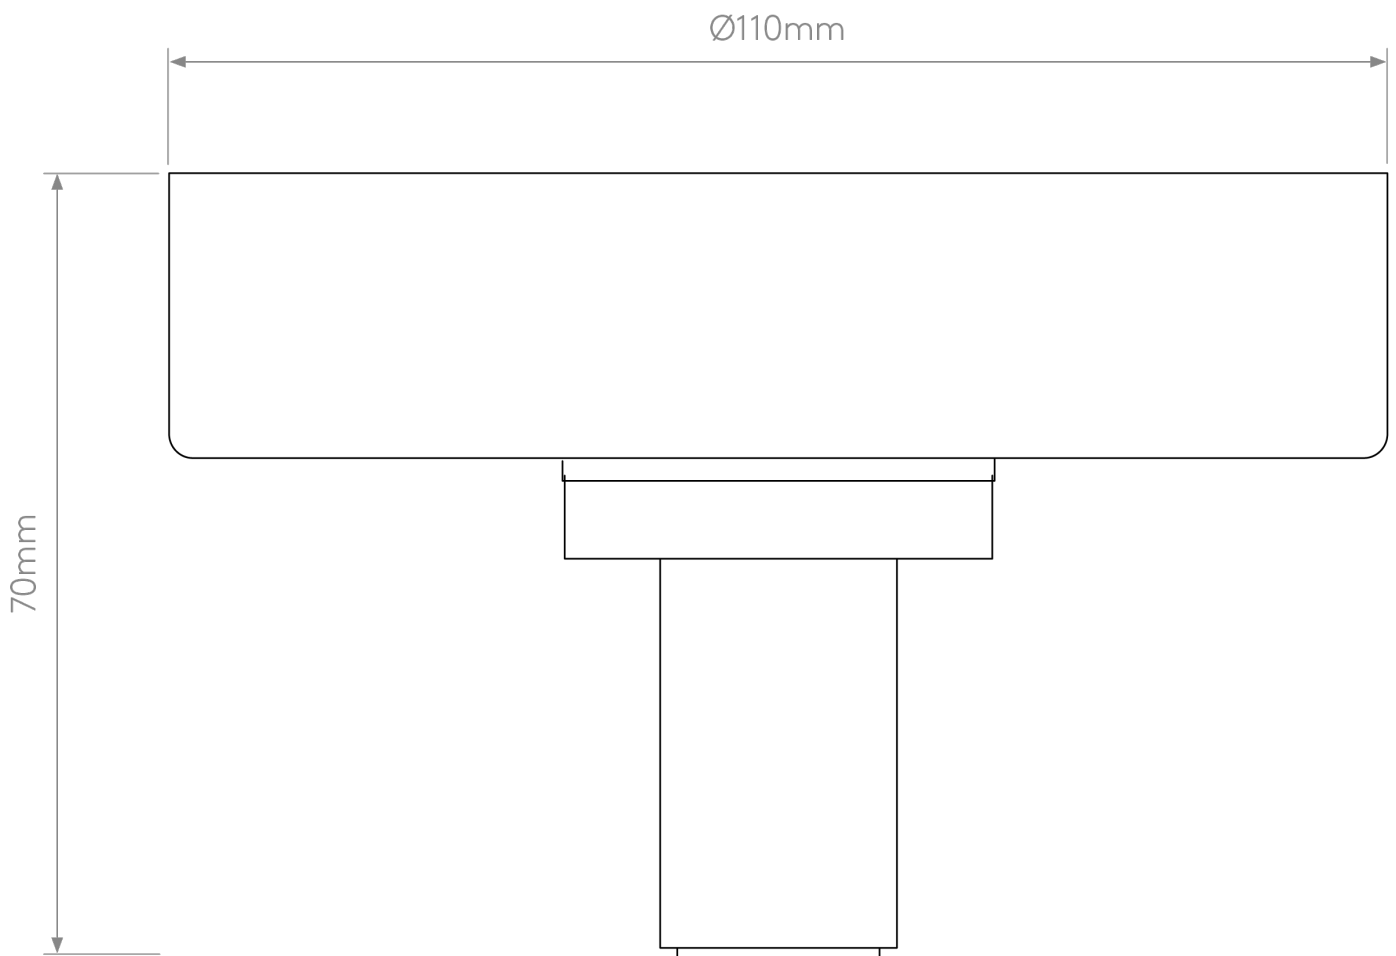

Astro Lighting - Tacoma - 5036007 & 1429027 - Black Opal Glass IP44 Bathroom Ceiling Flush Light

**CONTACT**