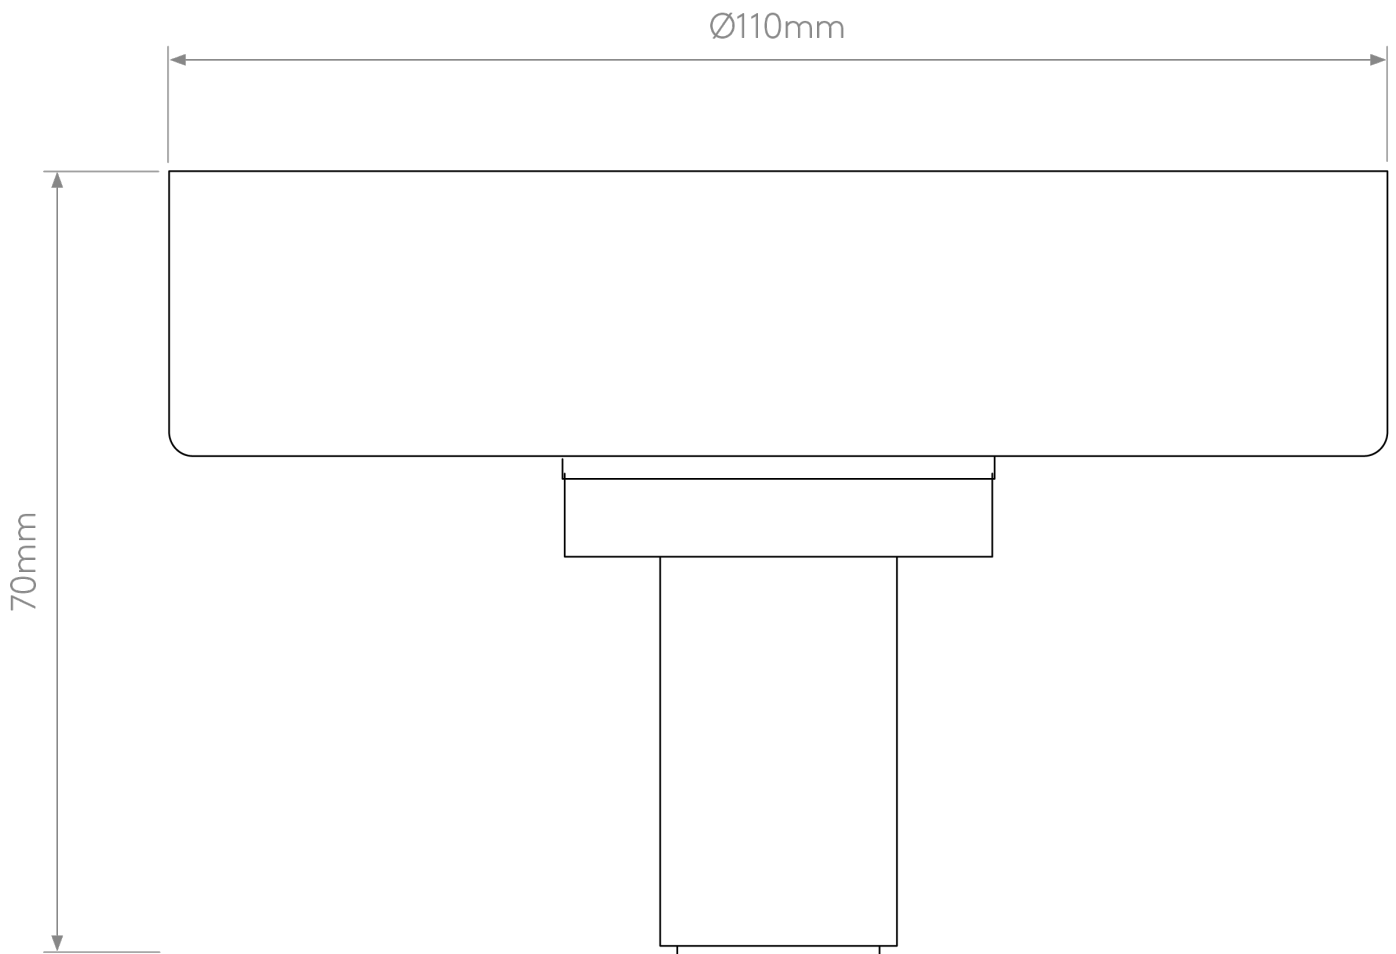

Astro Lighting - Tacoma - 5036008 & 1429027 - Black Clear Smoked Glass IP44 Bathroom Ceiling Flush Light

**CONTACT**