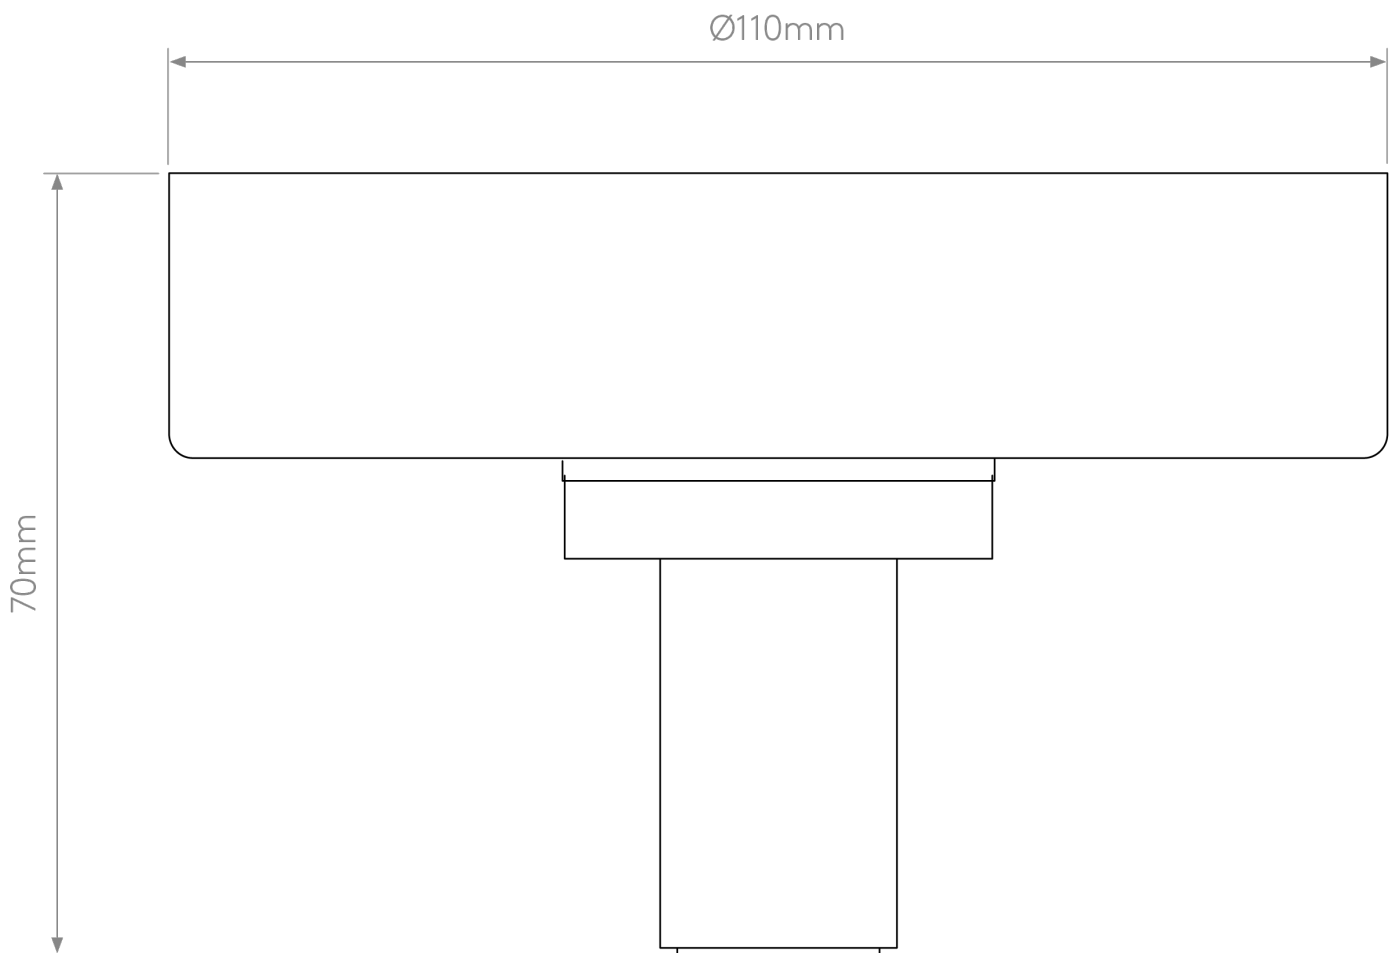

Astro Lighting - Tacoma - 1429028 - Antique Brass IP44 Excluding Shade Bathroom Ceiling Flush Light

**CONTACT**