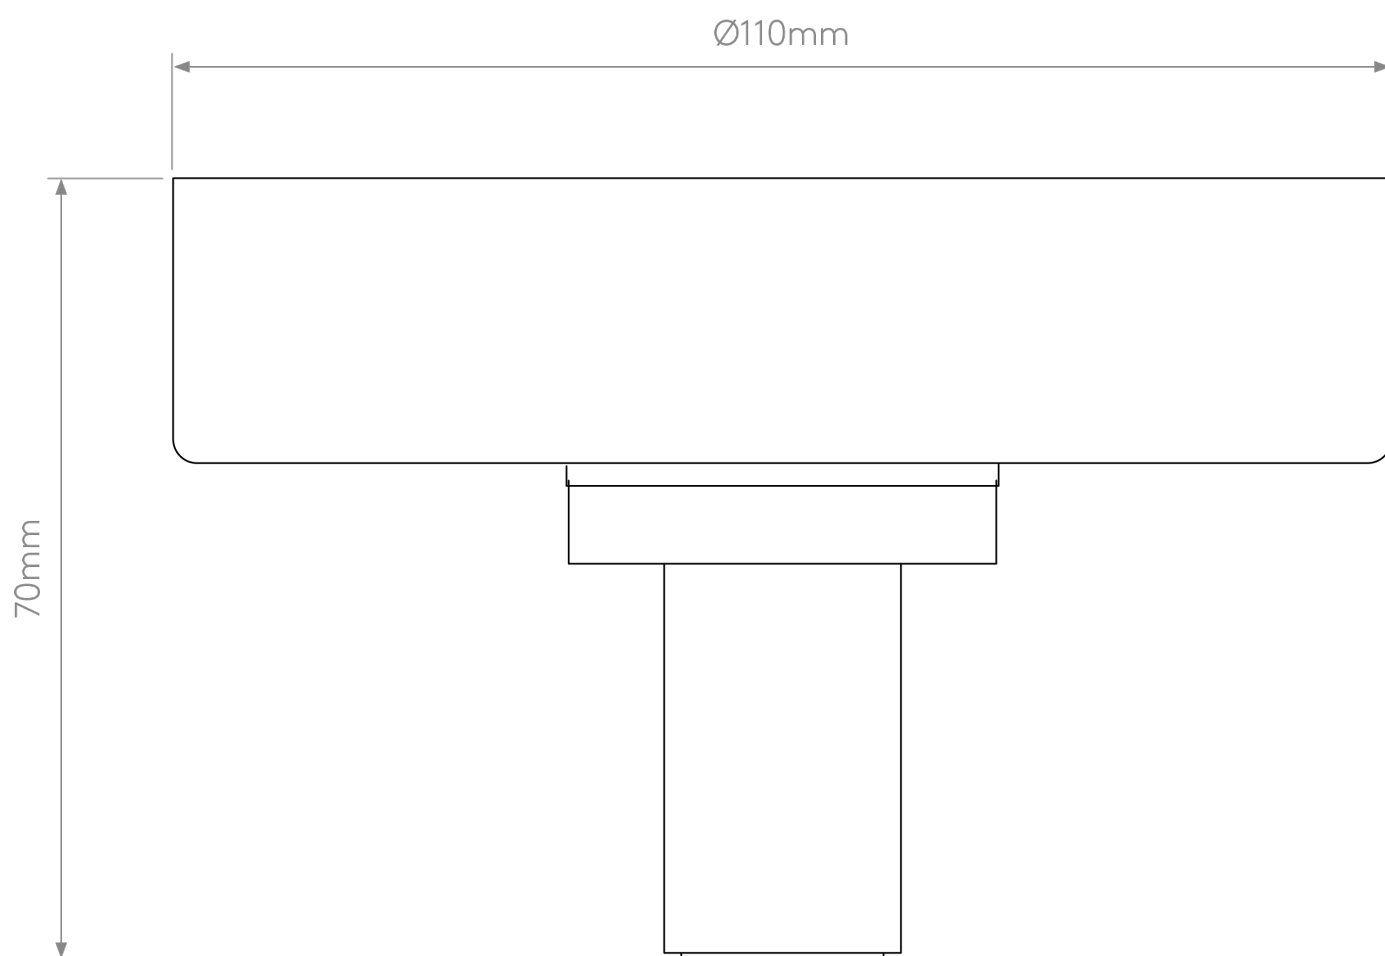

Astro Lighting - Tacoma - 5036005 & 1429028 - Antique Brass Smoked Glass IP44 Bathroom Ceiling Flush Light

CONTACT