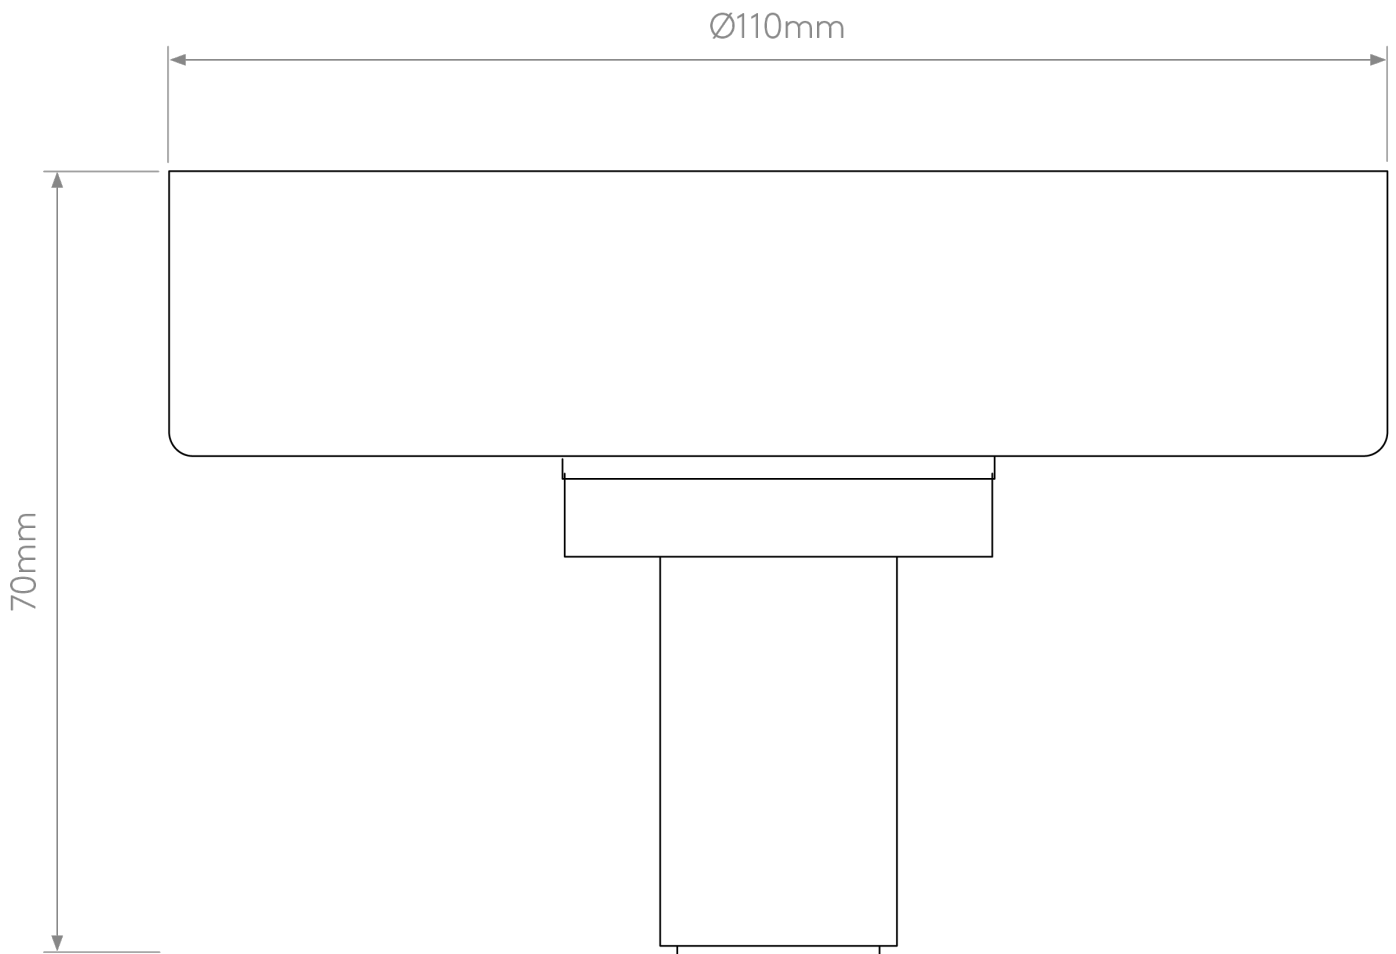

Astro Lighting - Tacoma - 5036001 & 1429028 - Antique Brass Opal Glass IP44 Bathroom Ceiling Flush Light