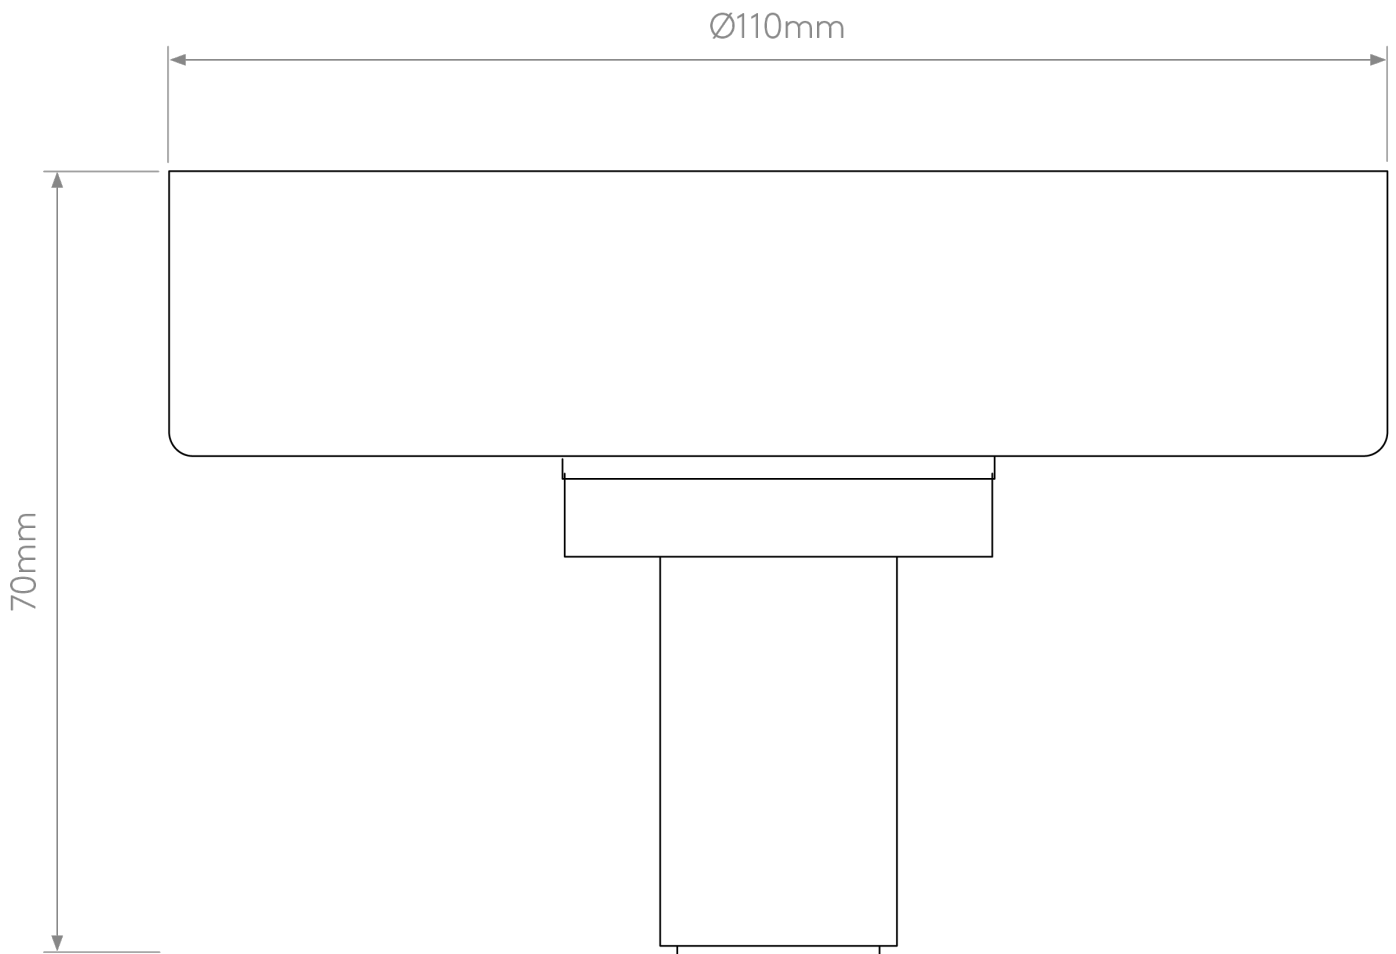

Astro Lighting - Tacoma - 5036004 & 1429028 - Antique Brass Opal Glass IP44 Bathroom Ceiling Flush Light