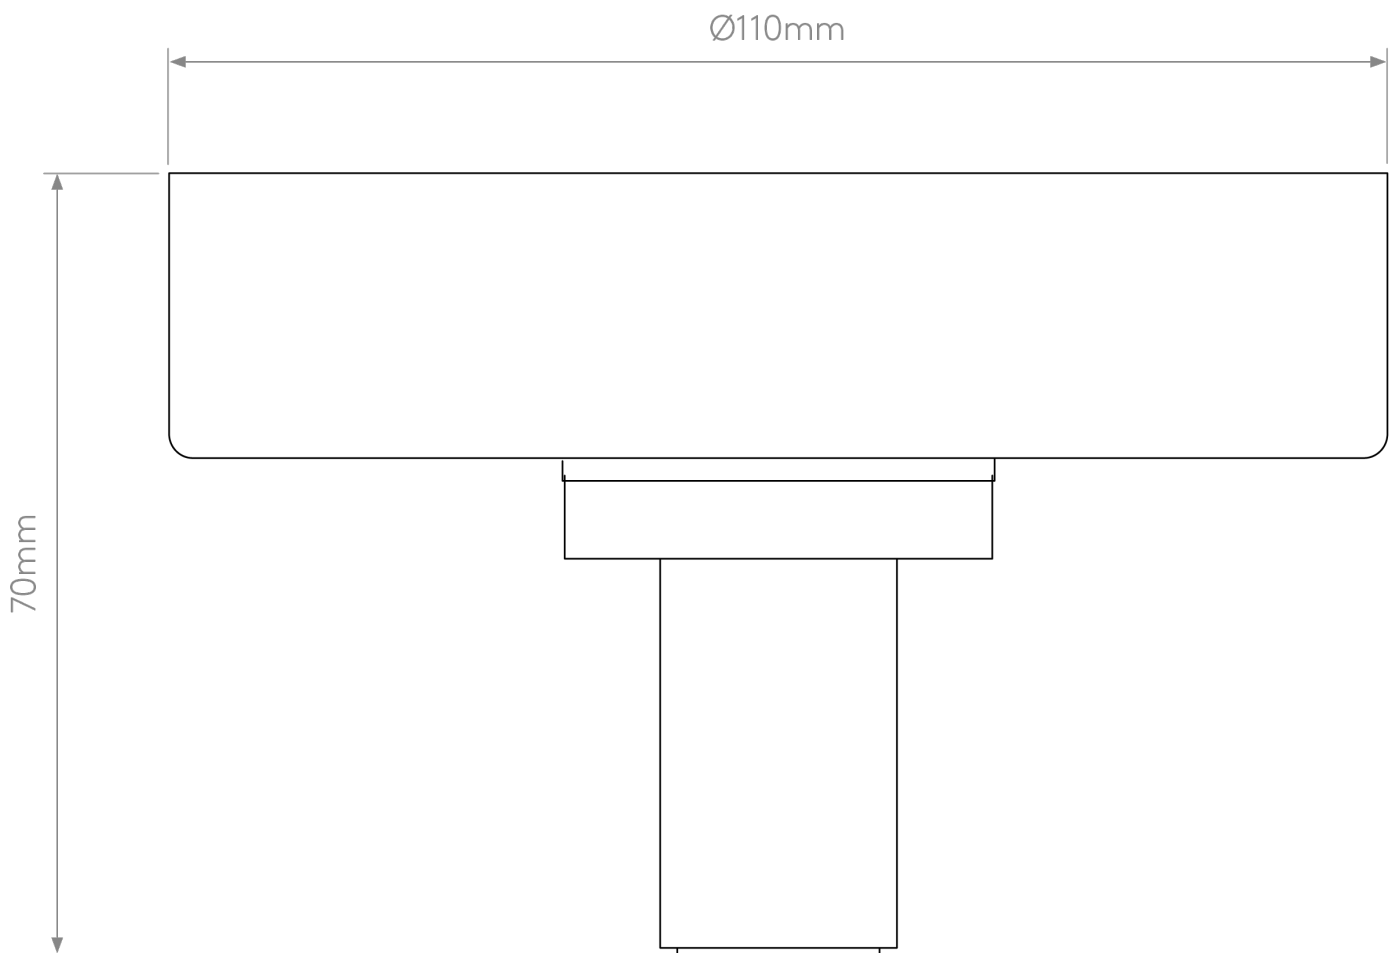

Astro Lighting - Tacoma - 5036003 & 1429028 - Antique Brass Clear Ribbed Glass IP44 Bathroom Ceiling Flush Light

CONTACT