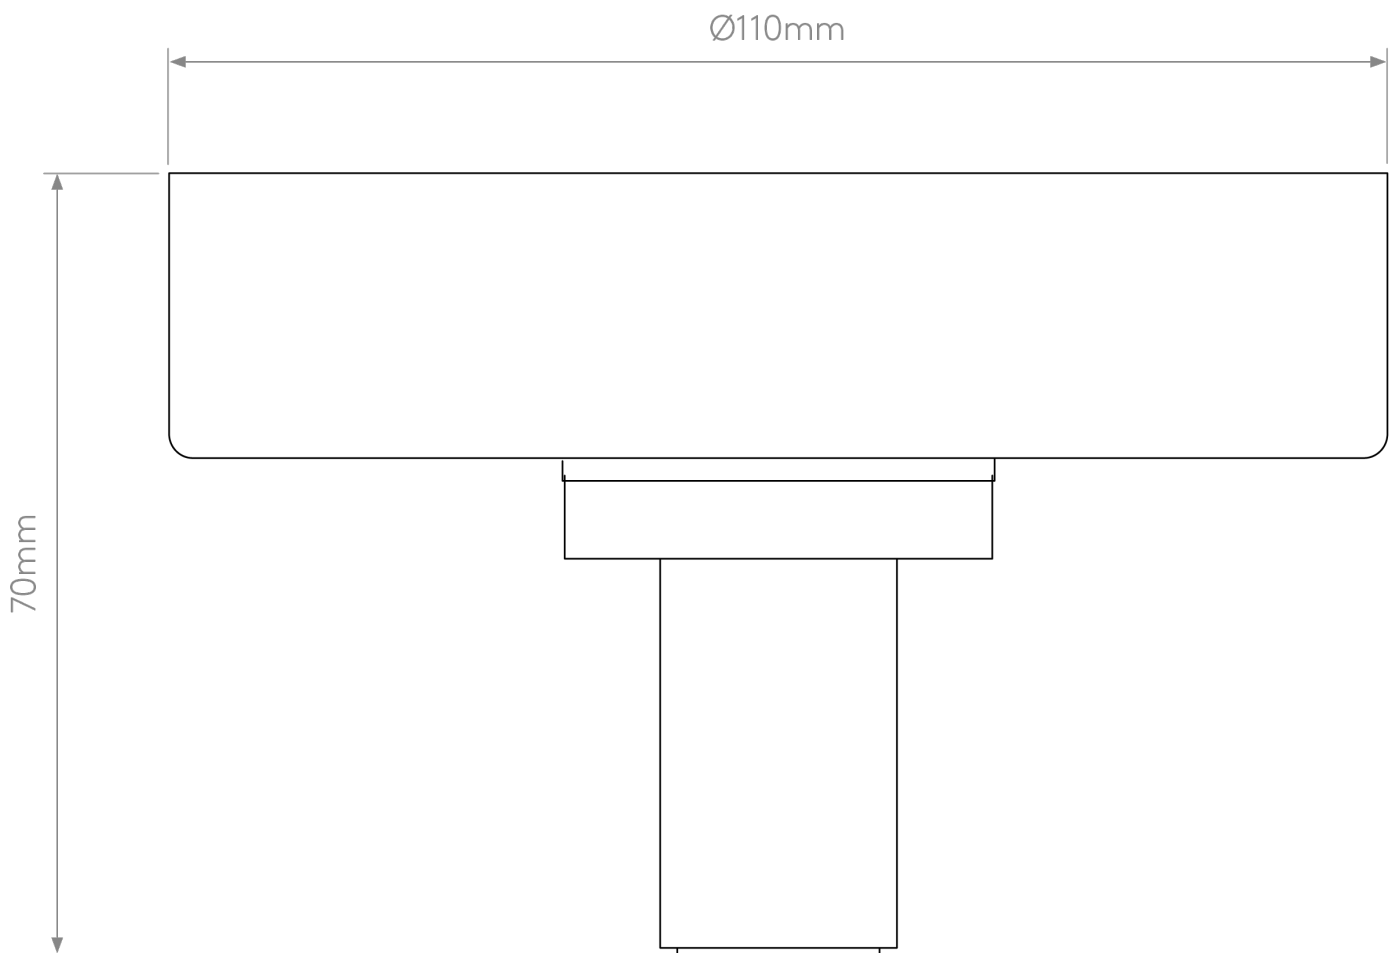

Astro Lighting - Tacoma - 5036007 & 1429028 - Antique Brass Opal Glass IP44 Bathroom Ceiling Flush Light

CONTACT