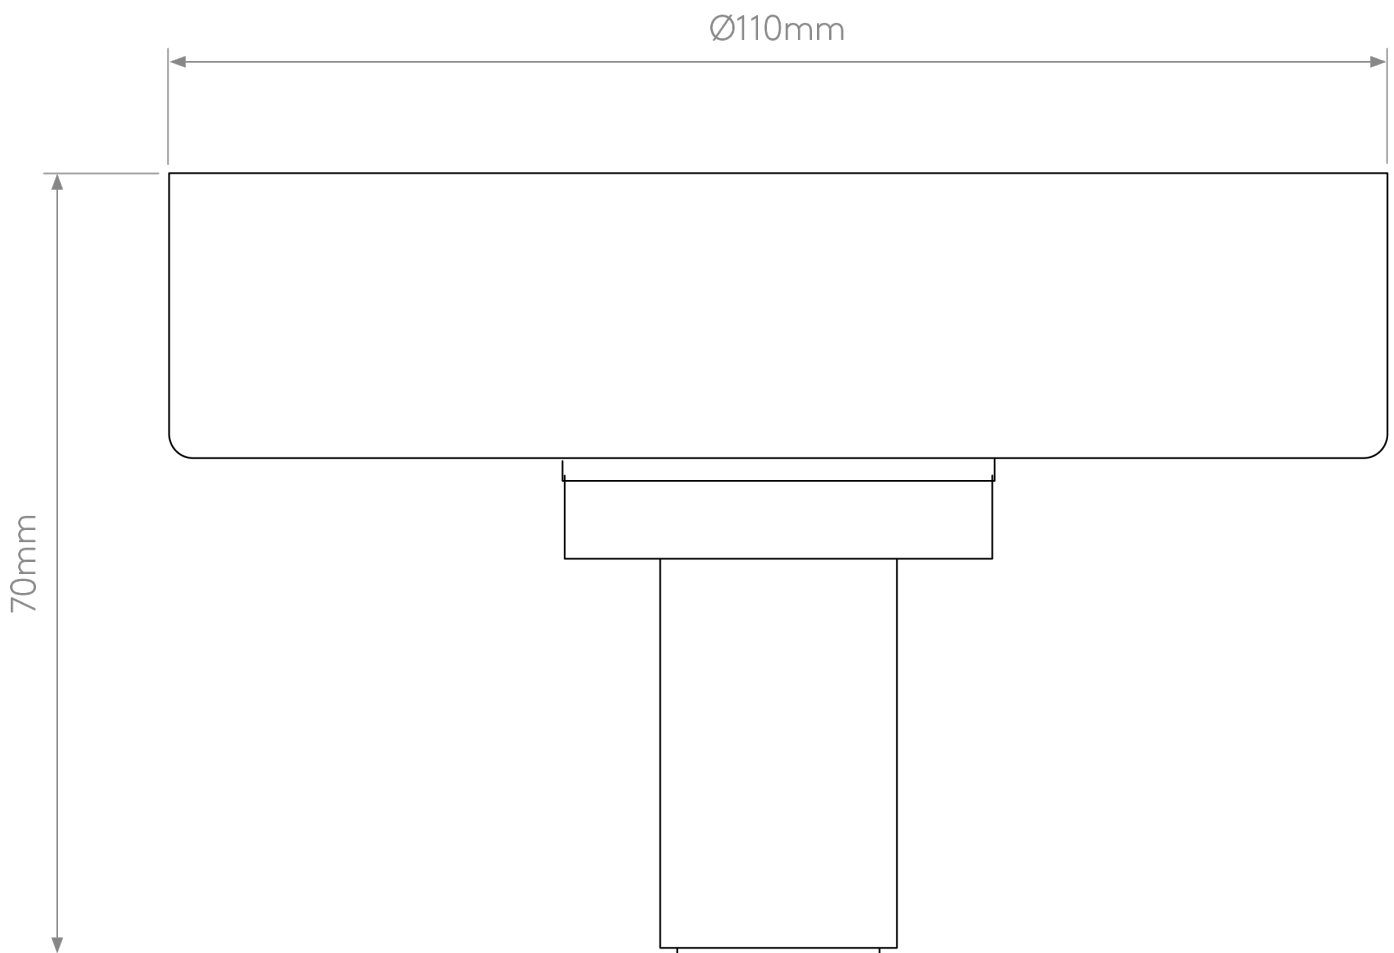

Astro Lighting - Tacoma - 5036008 & 1429028 - Antique Brass Clear Smoked Glass IP44 Bathroom Ceiling Flush Light

CONTACT