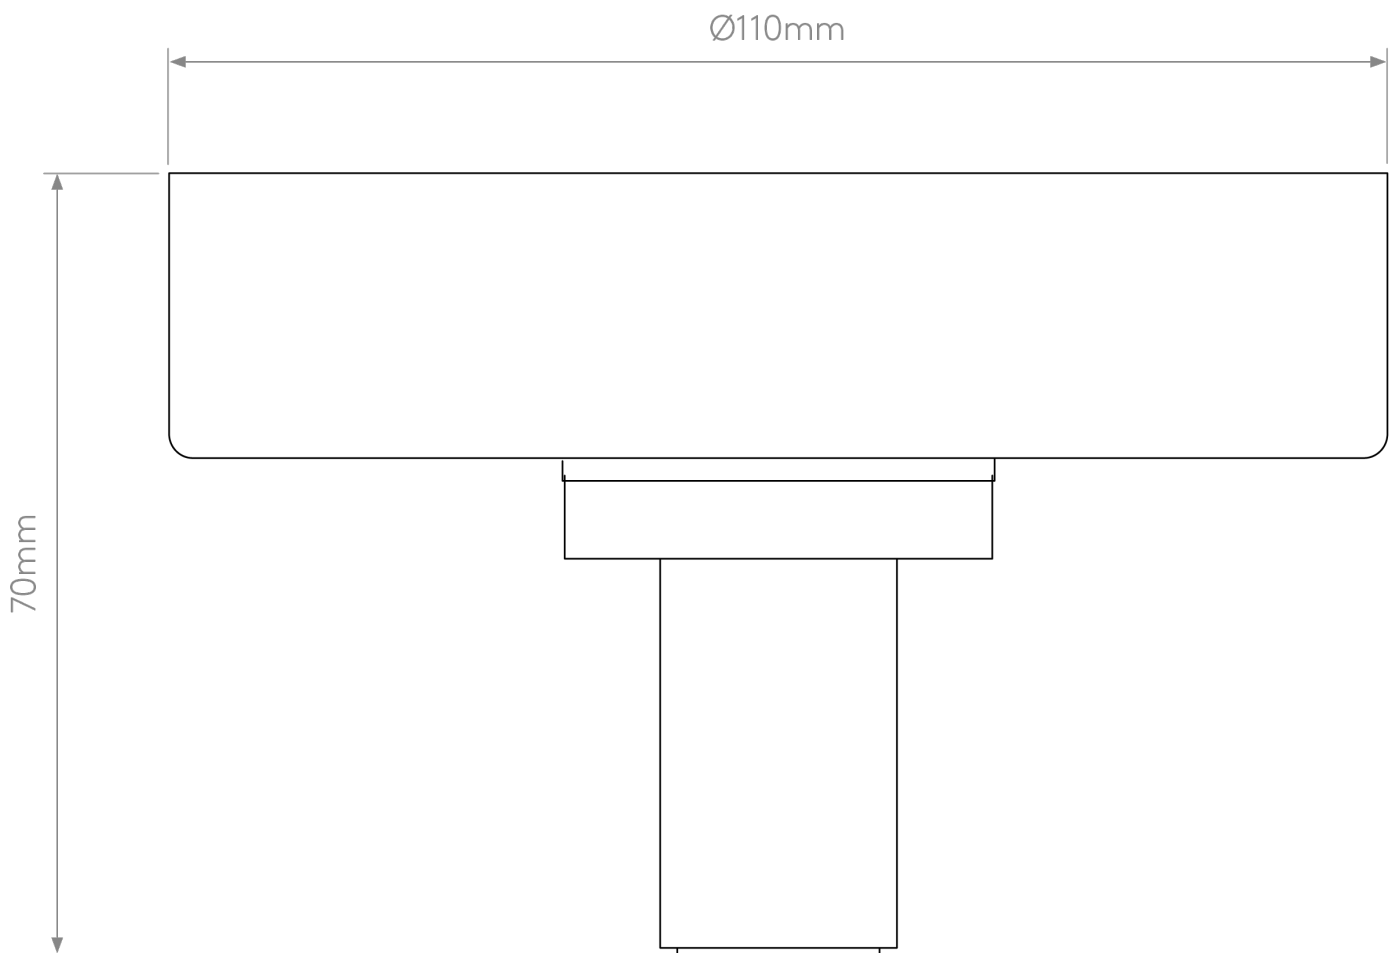

Astro Lighting - Tacoma - 1429029 - Chrome IP44 Excluding Shade Bathroom Ceiling Flush Light

CONTACT