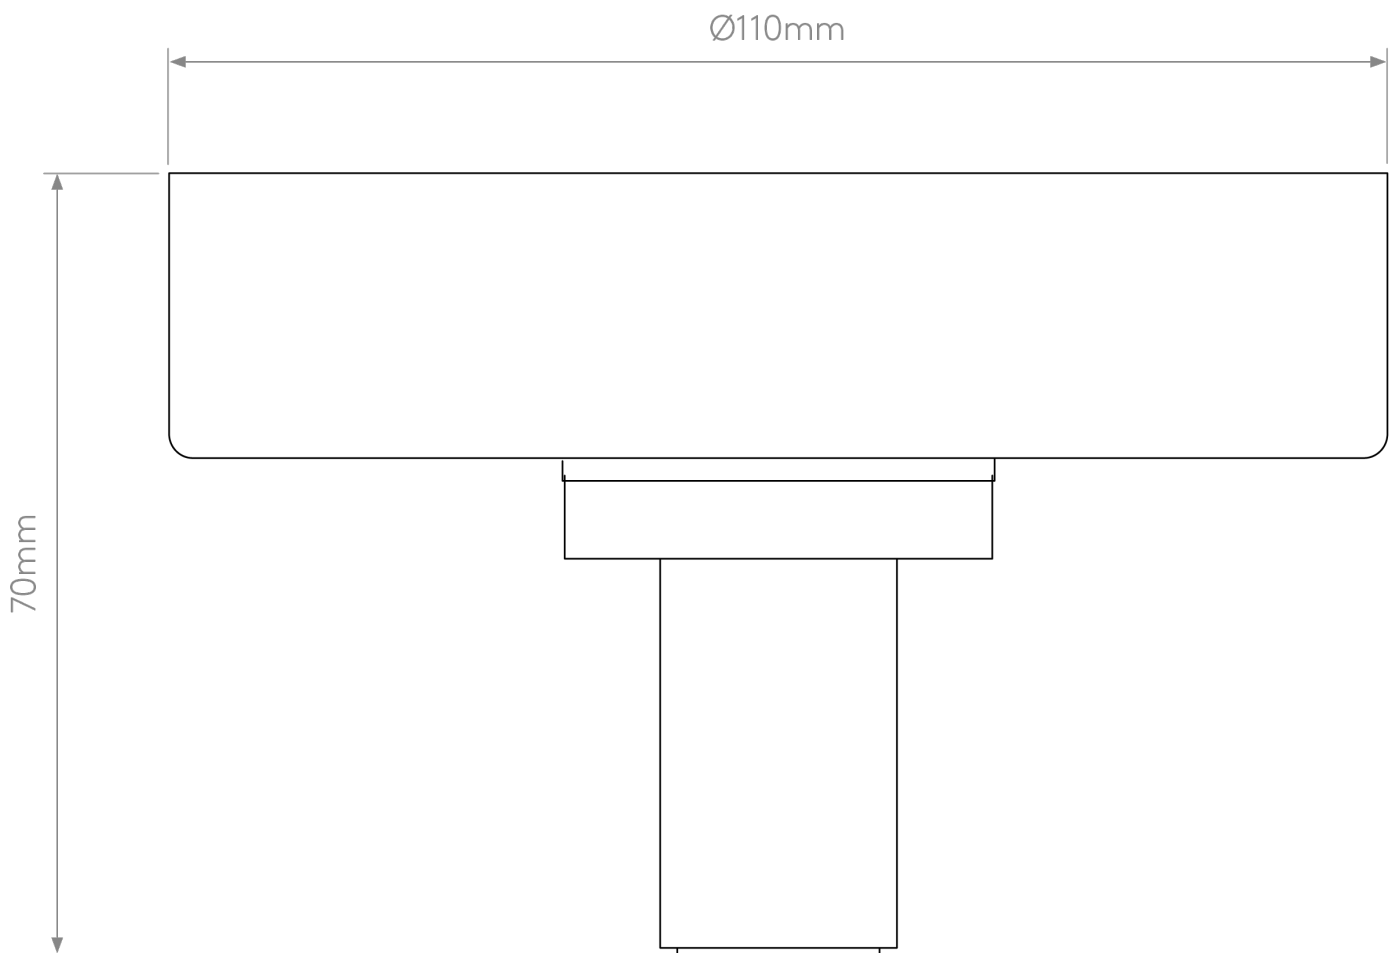

Astro Lighting - Tacoma - 5036005 & 1429029 - Chrome Smoked Glass IP44 Bathroom Ceiling Flush Light

CONTACT