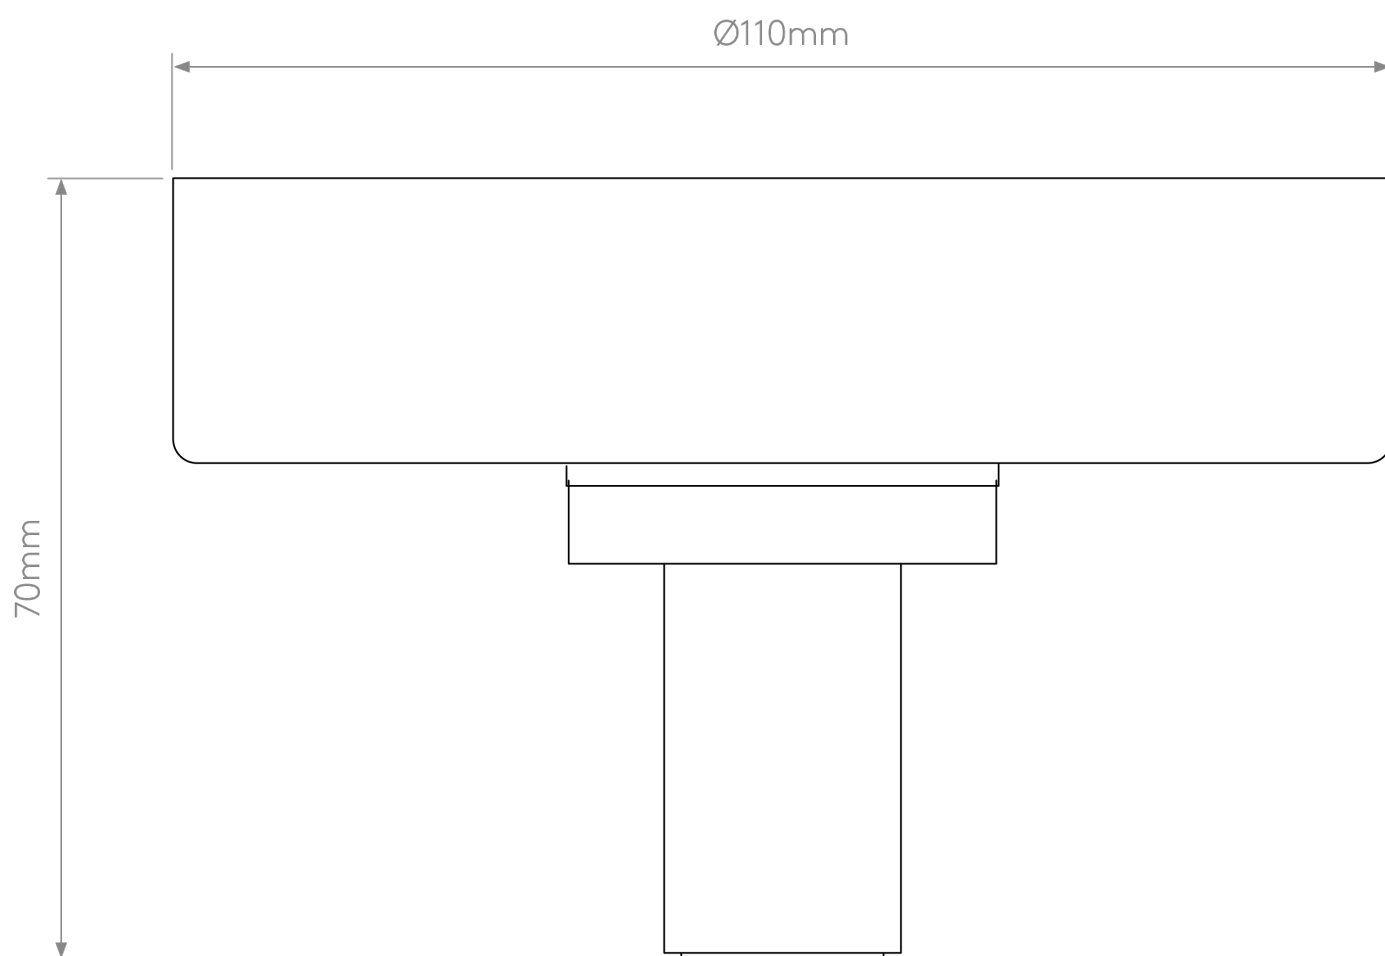

Astro Lighting - Tacoma - 5036001 & 1429029 - Chrome Opal Glass IP44 Bathroom Ceiling Flush Light

CONTACT