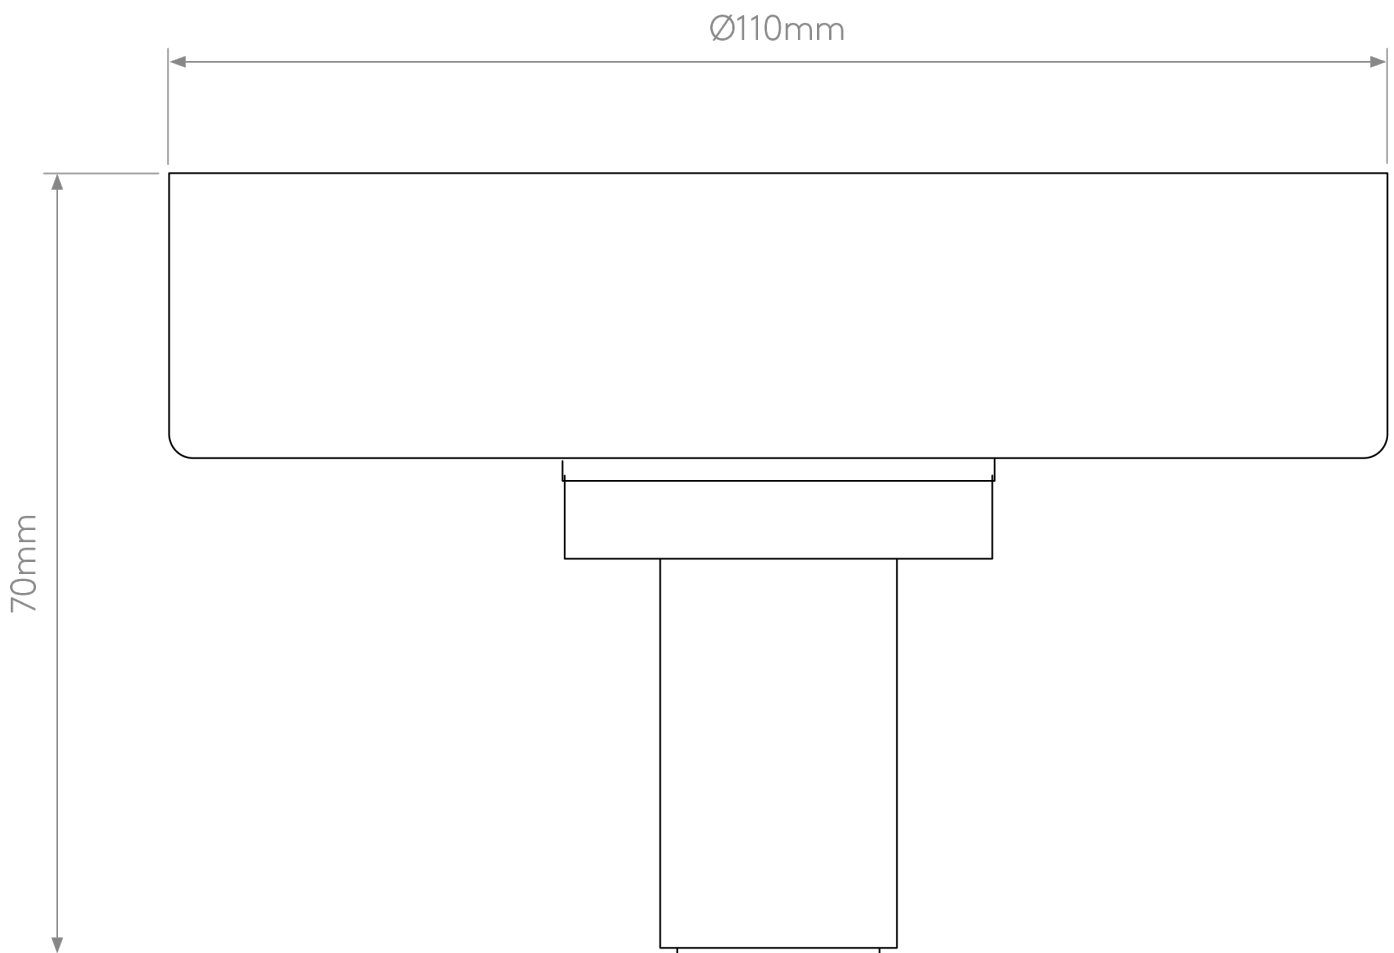

Astro Lighting - Tacoma - 5036004 & 1429029 - Chrome Opal Glass IP44 Bathroom Ceiling Flush Light

CONTACT