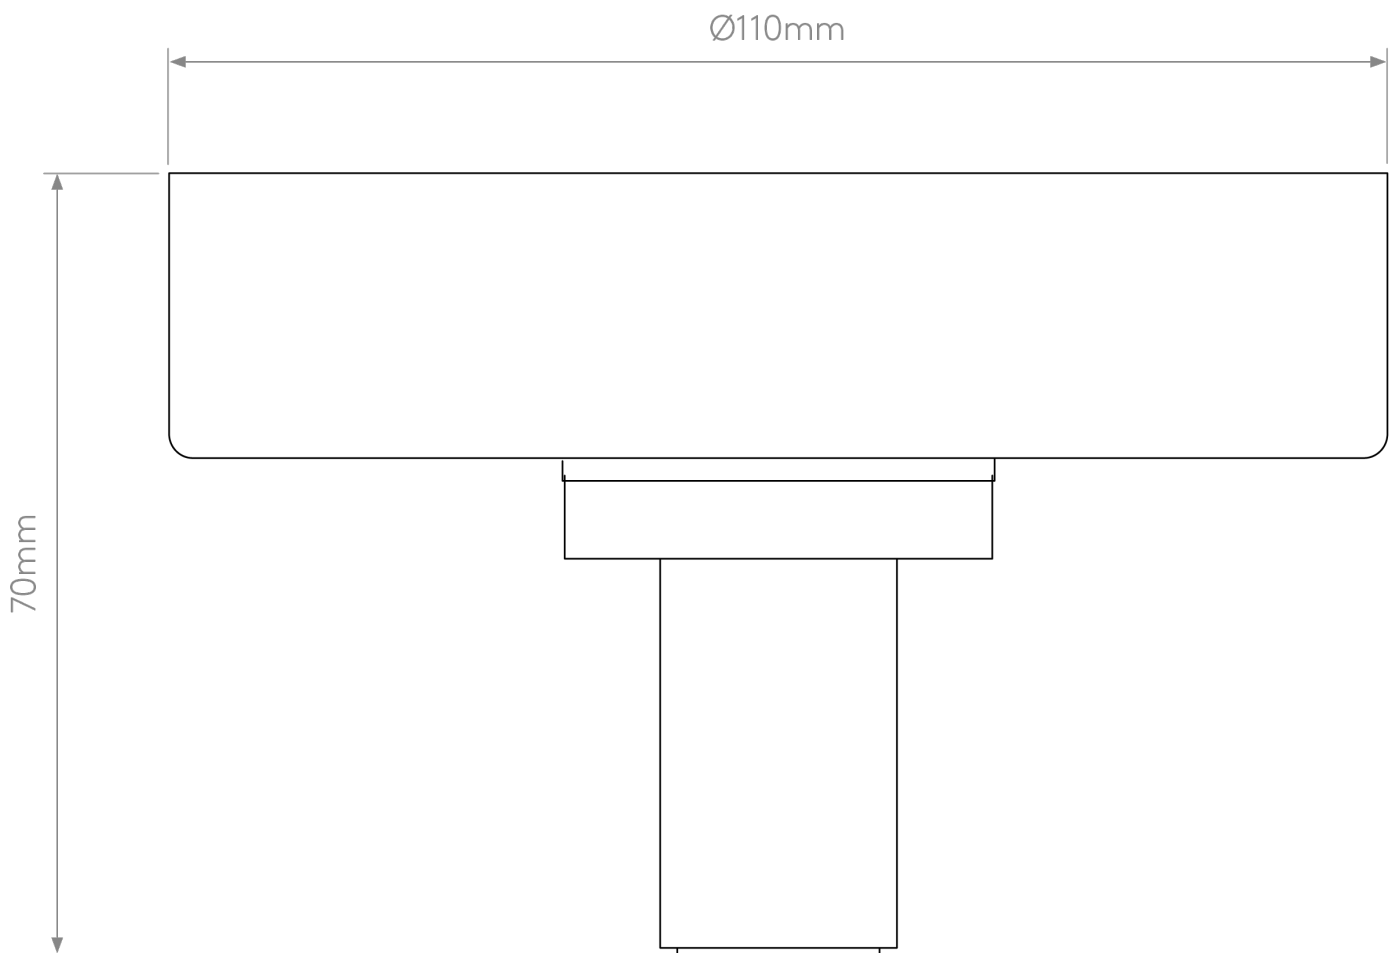

Astro Lighting - Tacoma - 5036003 & 1429029 - Chrome Clear Ribbed Glass IP44 Bathroom Ceiling Flush Light

CONTACT