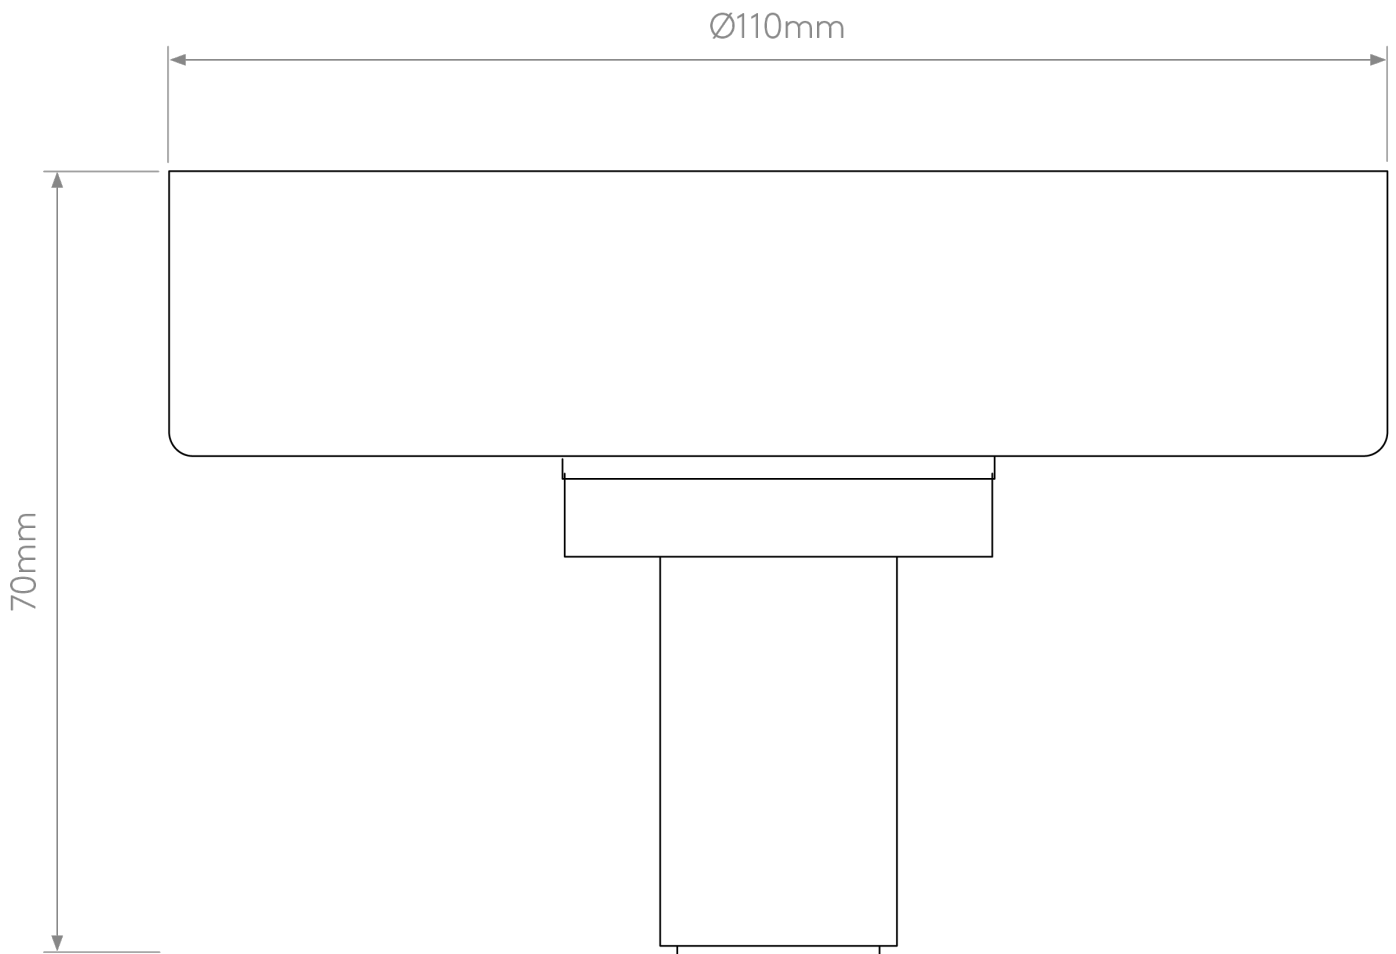

Astro Lighting - Tacoma - 5036007 & 1429029 - Chrome Opal Glass IP44 Bathroom Ceiling Flush Light

CONTACT