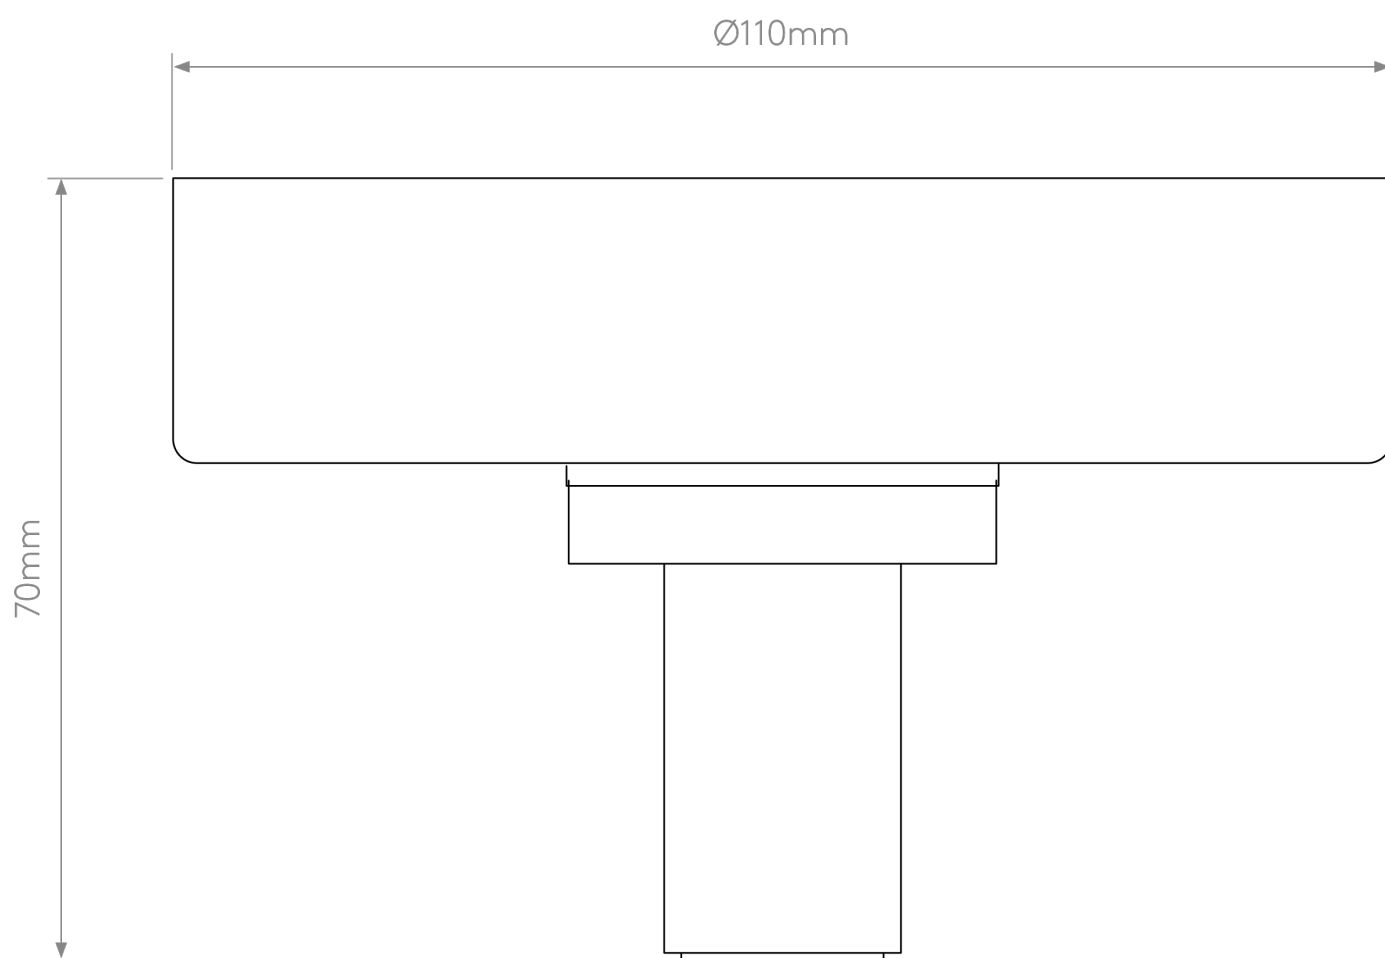

Astro Lighting - Tacoma - 5036008 & 1429029 - Chrome Clear Smoked Glass IP44 Bathroom Ceiling Flush Light

CONTACT