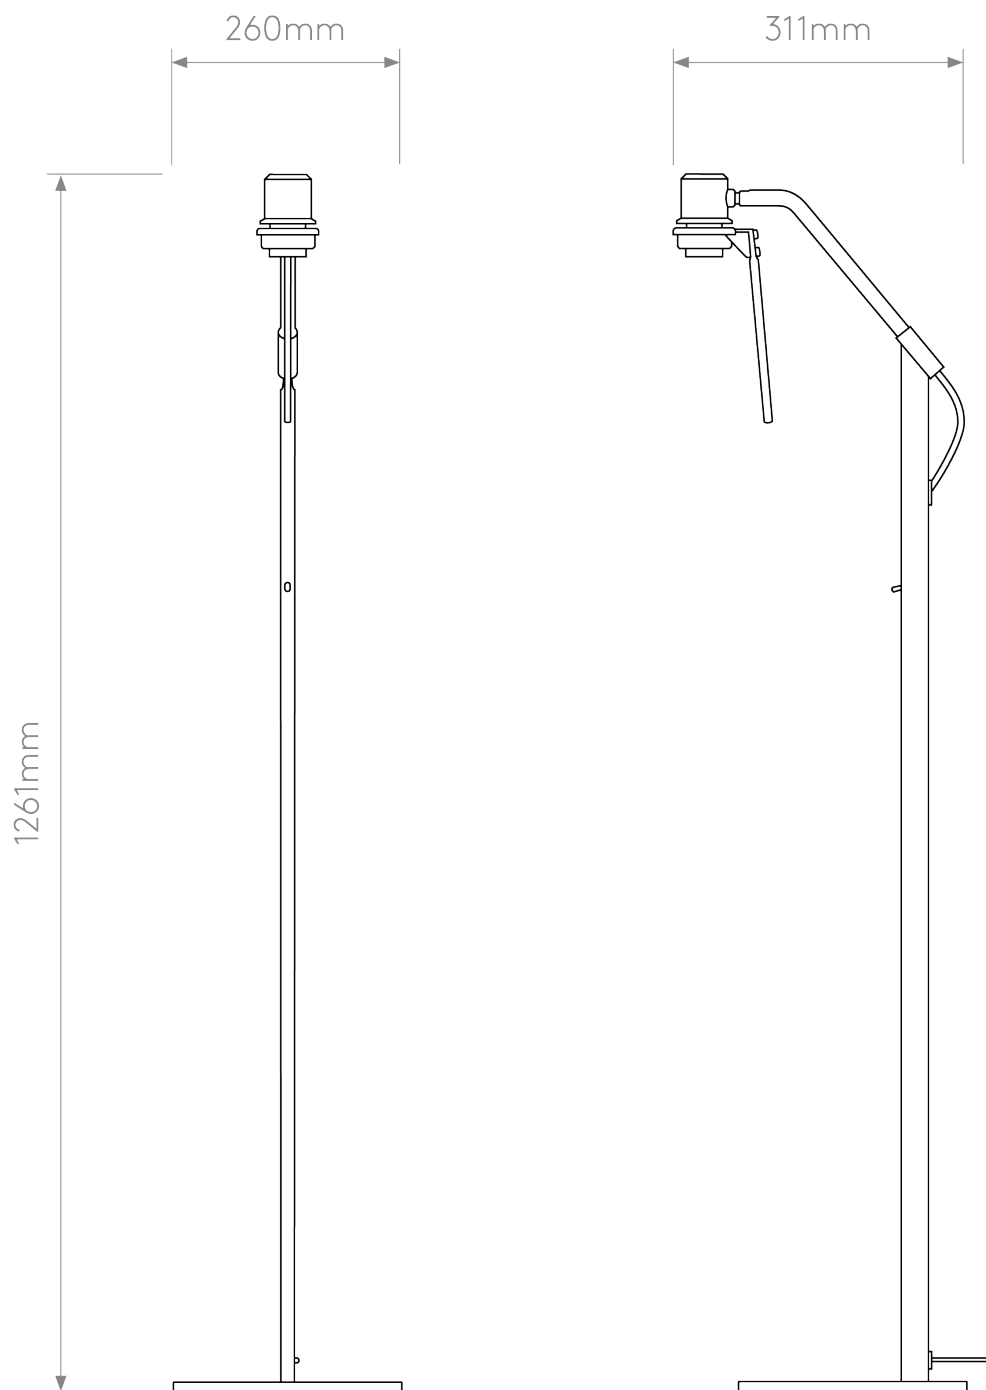

Astro Lighting Professional - Edward - 1441017 - Black Base Only Floor Lamp

CONTACT